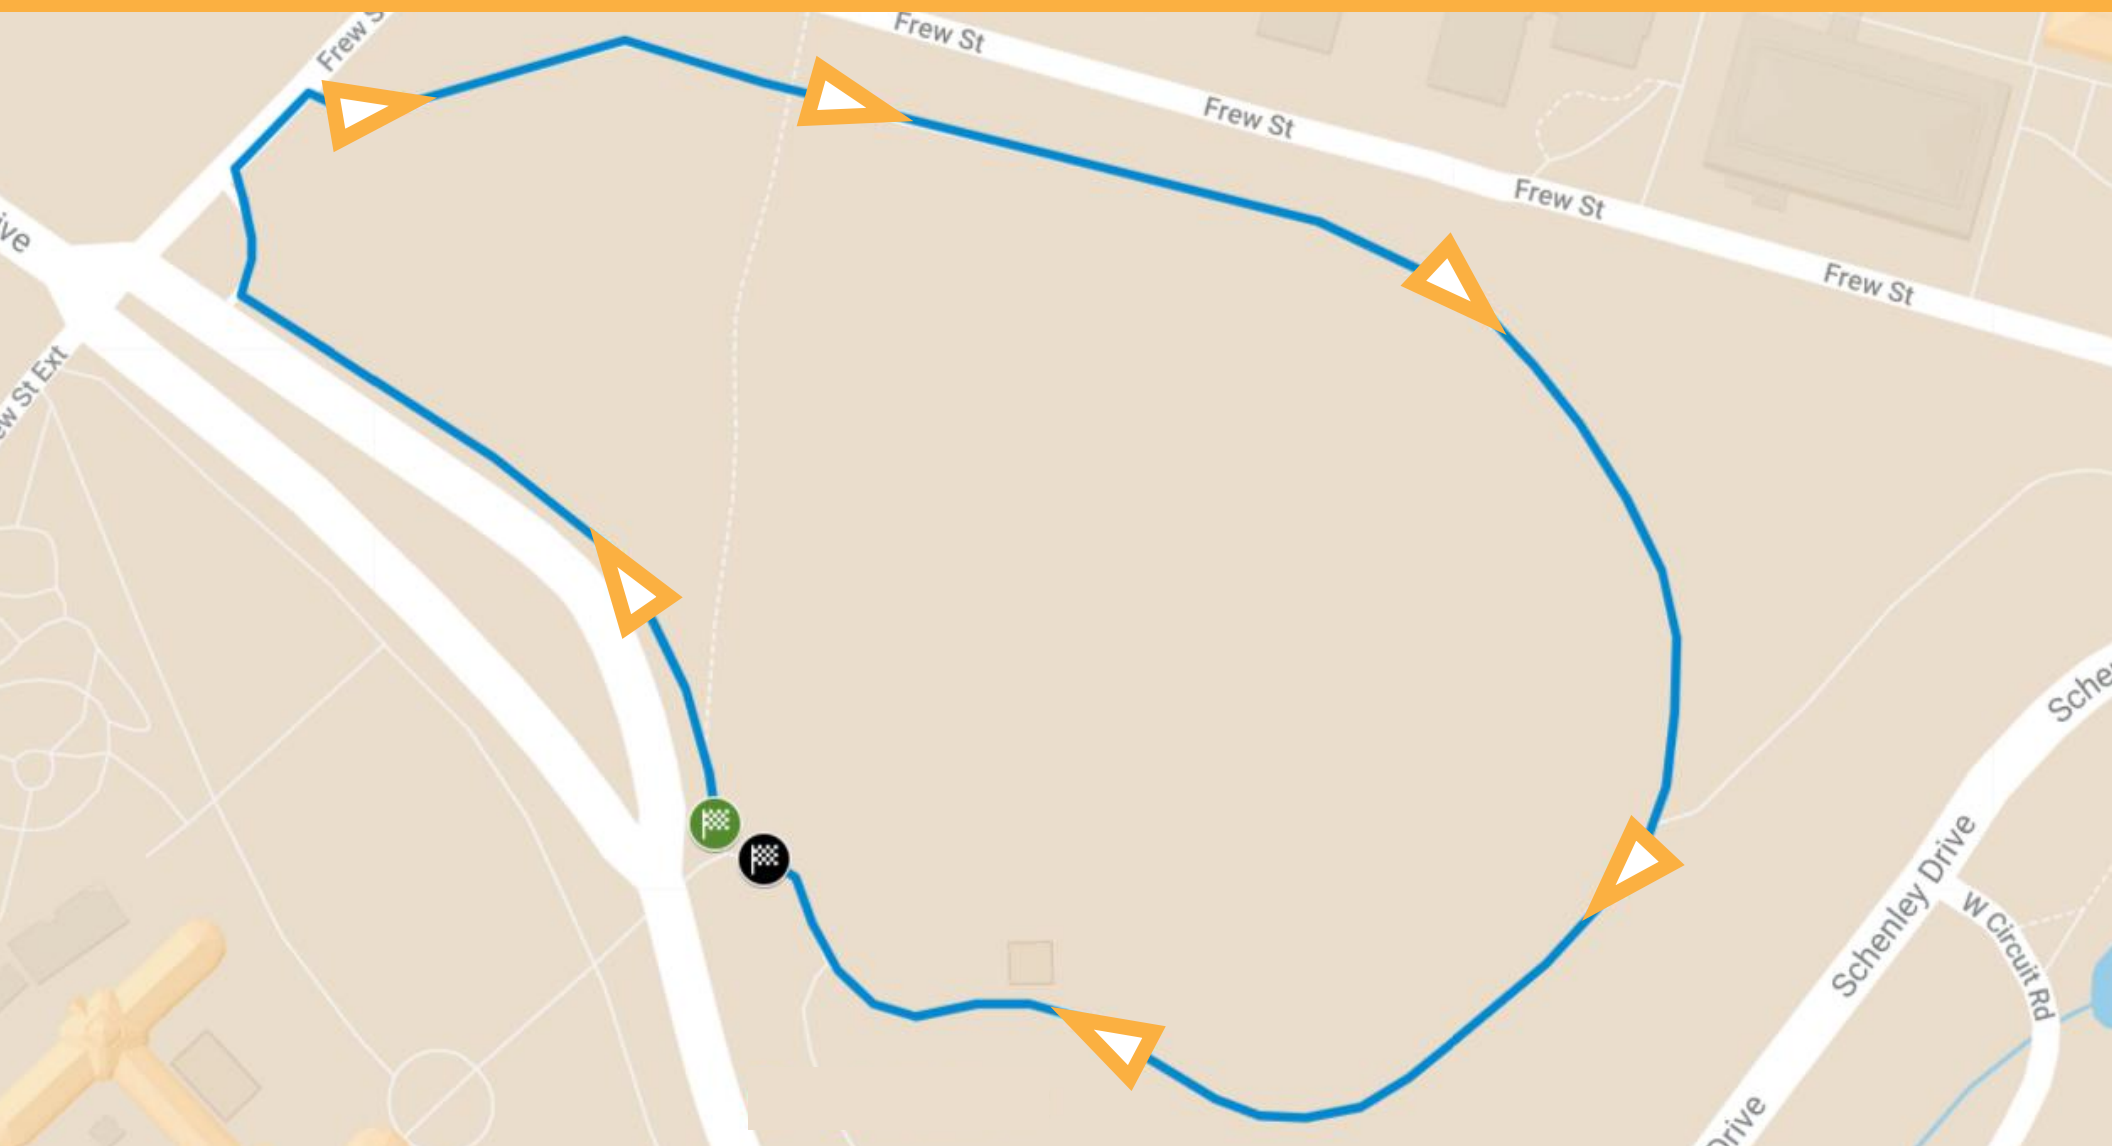

West Park (Allegheny Commons) – 1 Mile

a Pittsburgh Parks Conservancy Park

Flagstaff (Schenley Park) – 1 Mile

a Pittsburgh Parks Conservancy Park

Highland Park – 1 Mile

a Pittsburgh Parks Conservancy Park

North Park - 1 Mile

North Shore – 1 Mile

Point State Park- 1 Mile

South Park – 1 Mile

Boyce Mayview Park Park – 1 Mile