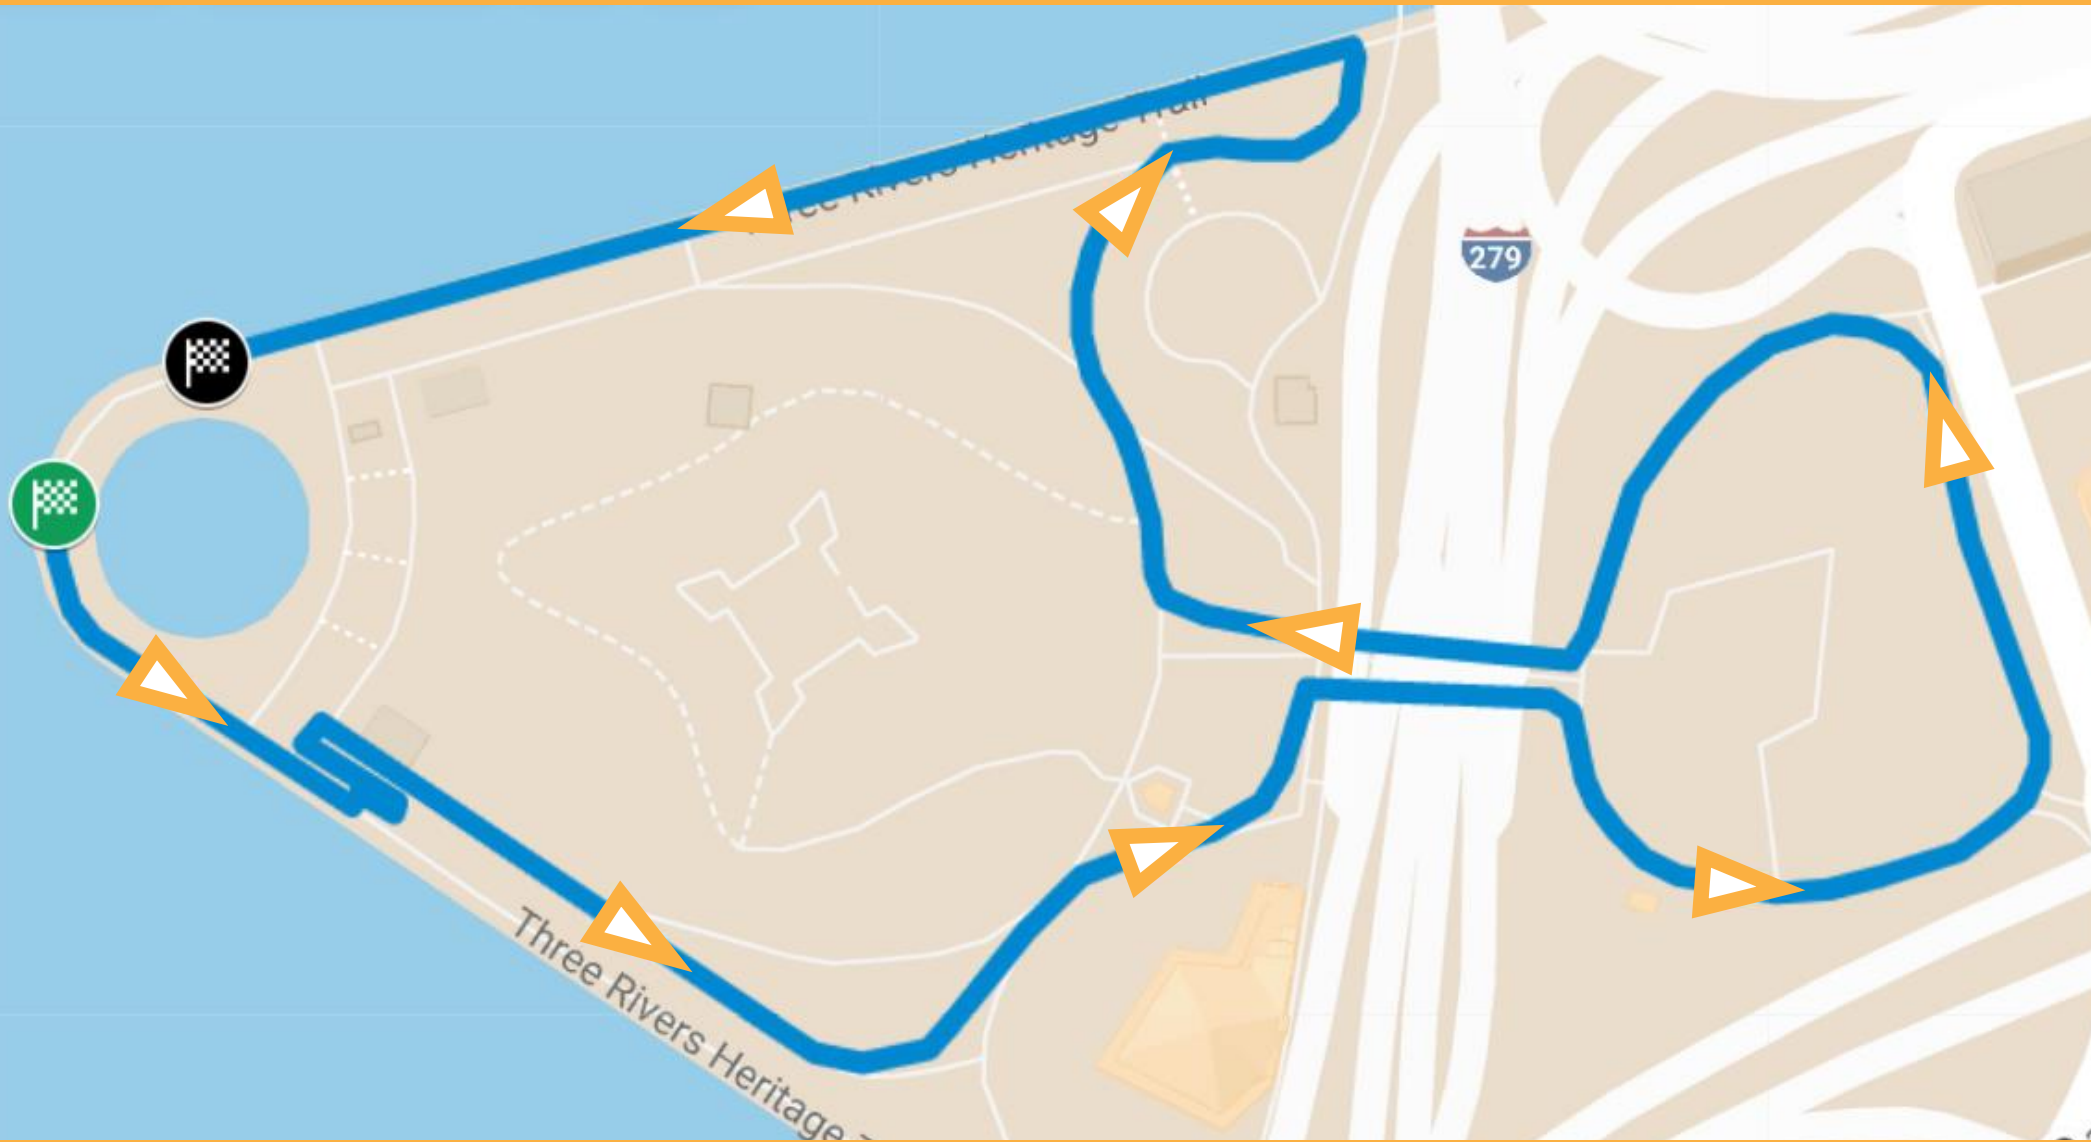

West Park (Allegheny Commons) – 1 Mile

a Pittsburgh Parks Conservancy Park

Flagstaff (Schenley Park) – 1 Mile

a Pittsburgh Parks Conservancy Park

Highland Park – 1 Mile

a Pittsburgh Parks Conservancy Park

North Park - 1 Mile

North Shore – 1 Mile

Point State Park- 1 Mile

South Park – 1 Mile

Boyce Mayview Park Park – 1 Mile