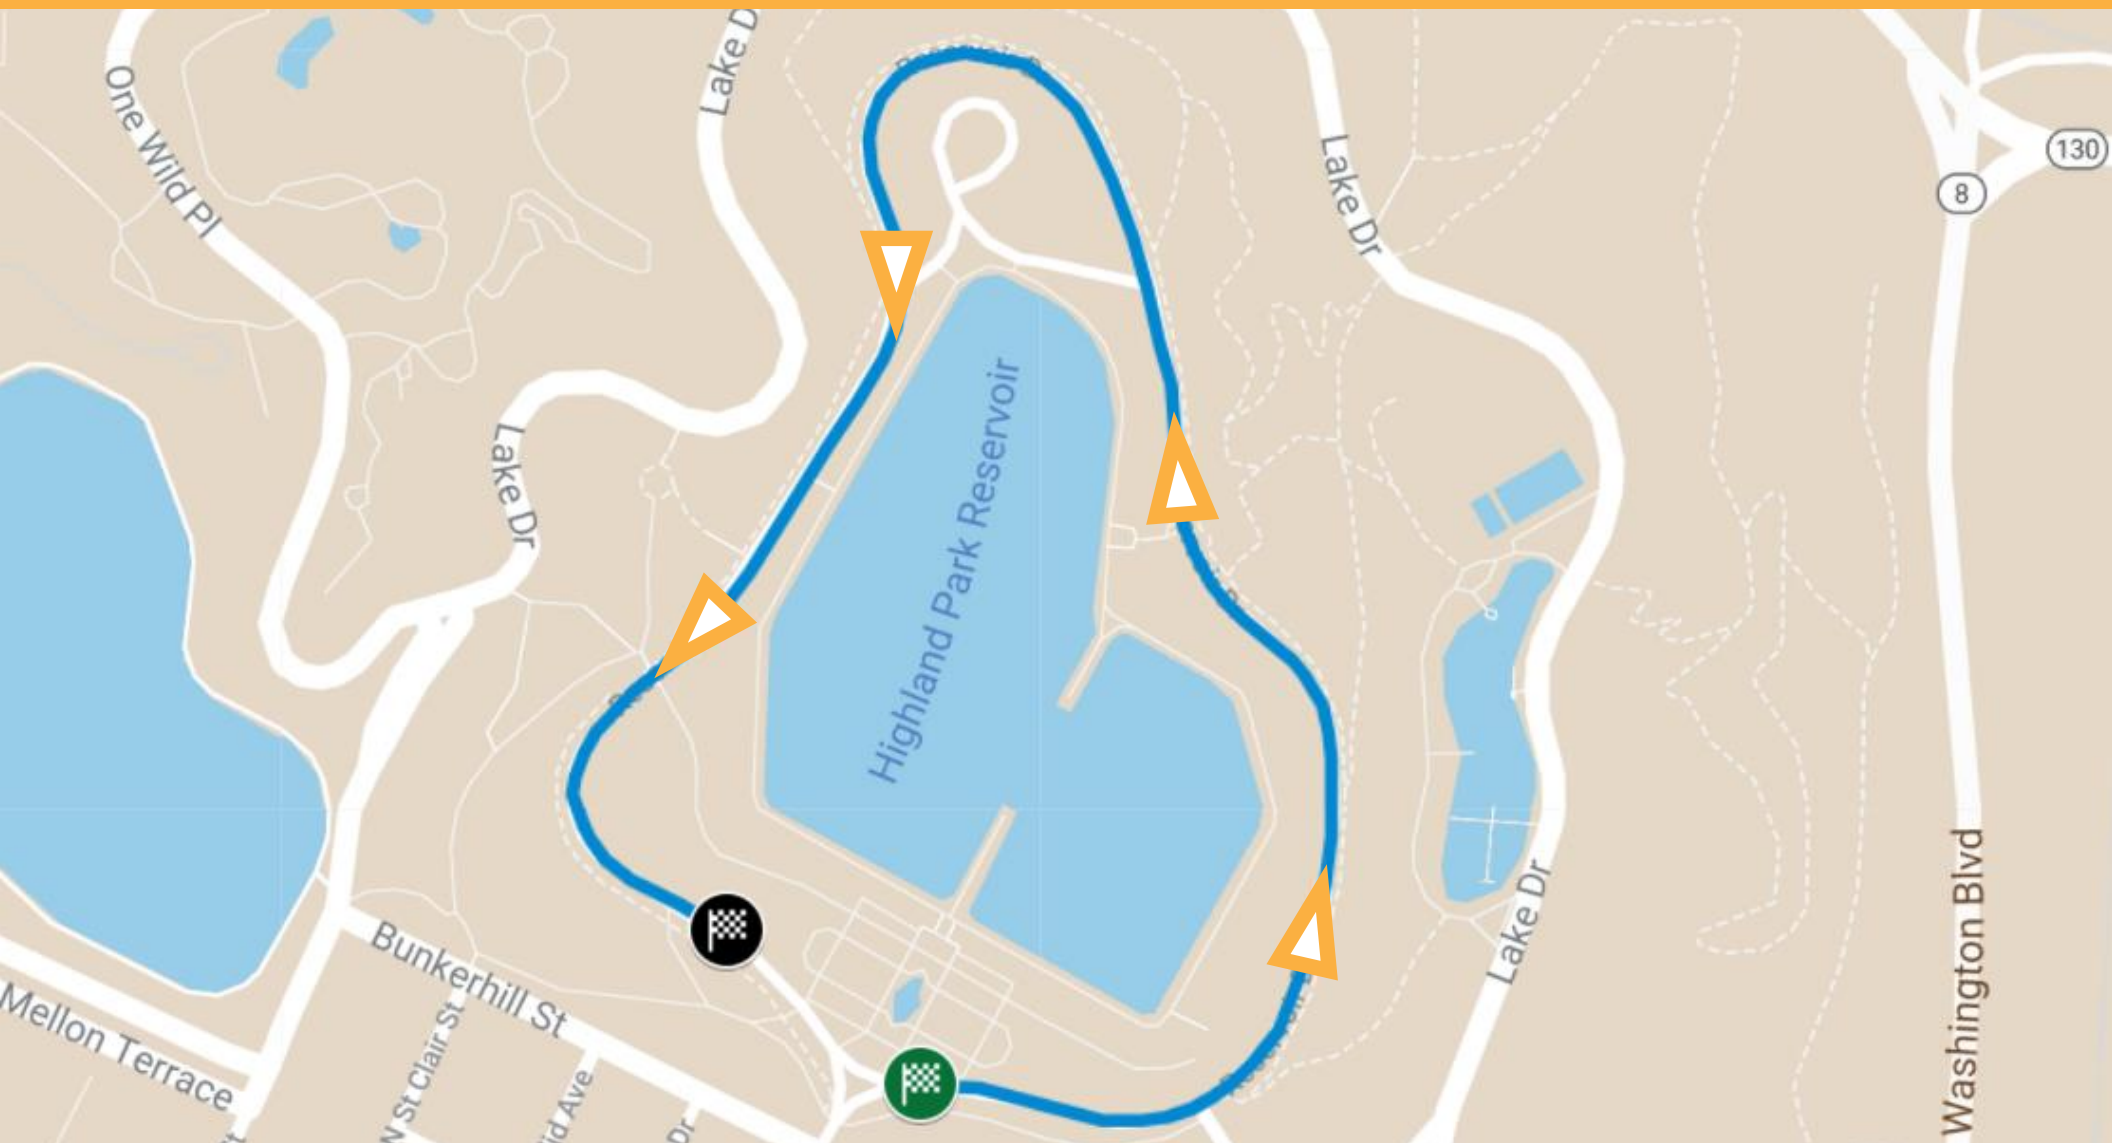

West Park (Allegheny Commons) – 1 Mile

a Pittsburgh Parks Conservancy Park

Flagstaff (Schenley Park) – 1 Mile

a Pittsburgh Parks Conservancy Park

Highland Park – 1 Mile

a Pittsburgh Parks Conservancy Park

North Park - 1 Mile

North Shore – 1 Mile

Point State Park- 1 Mile

South Park – 1 Mile

Boyce Mayview Park Park – 1 Mile