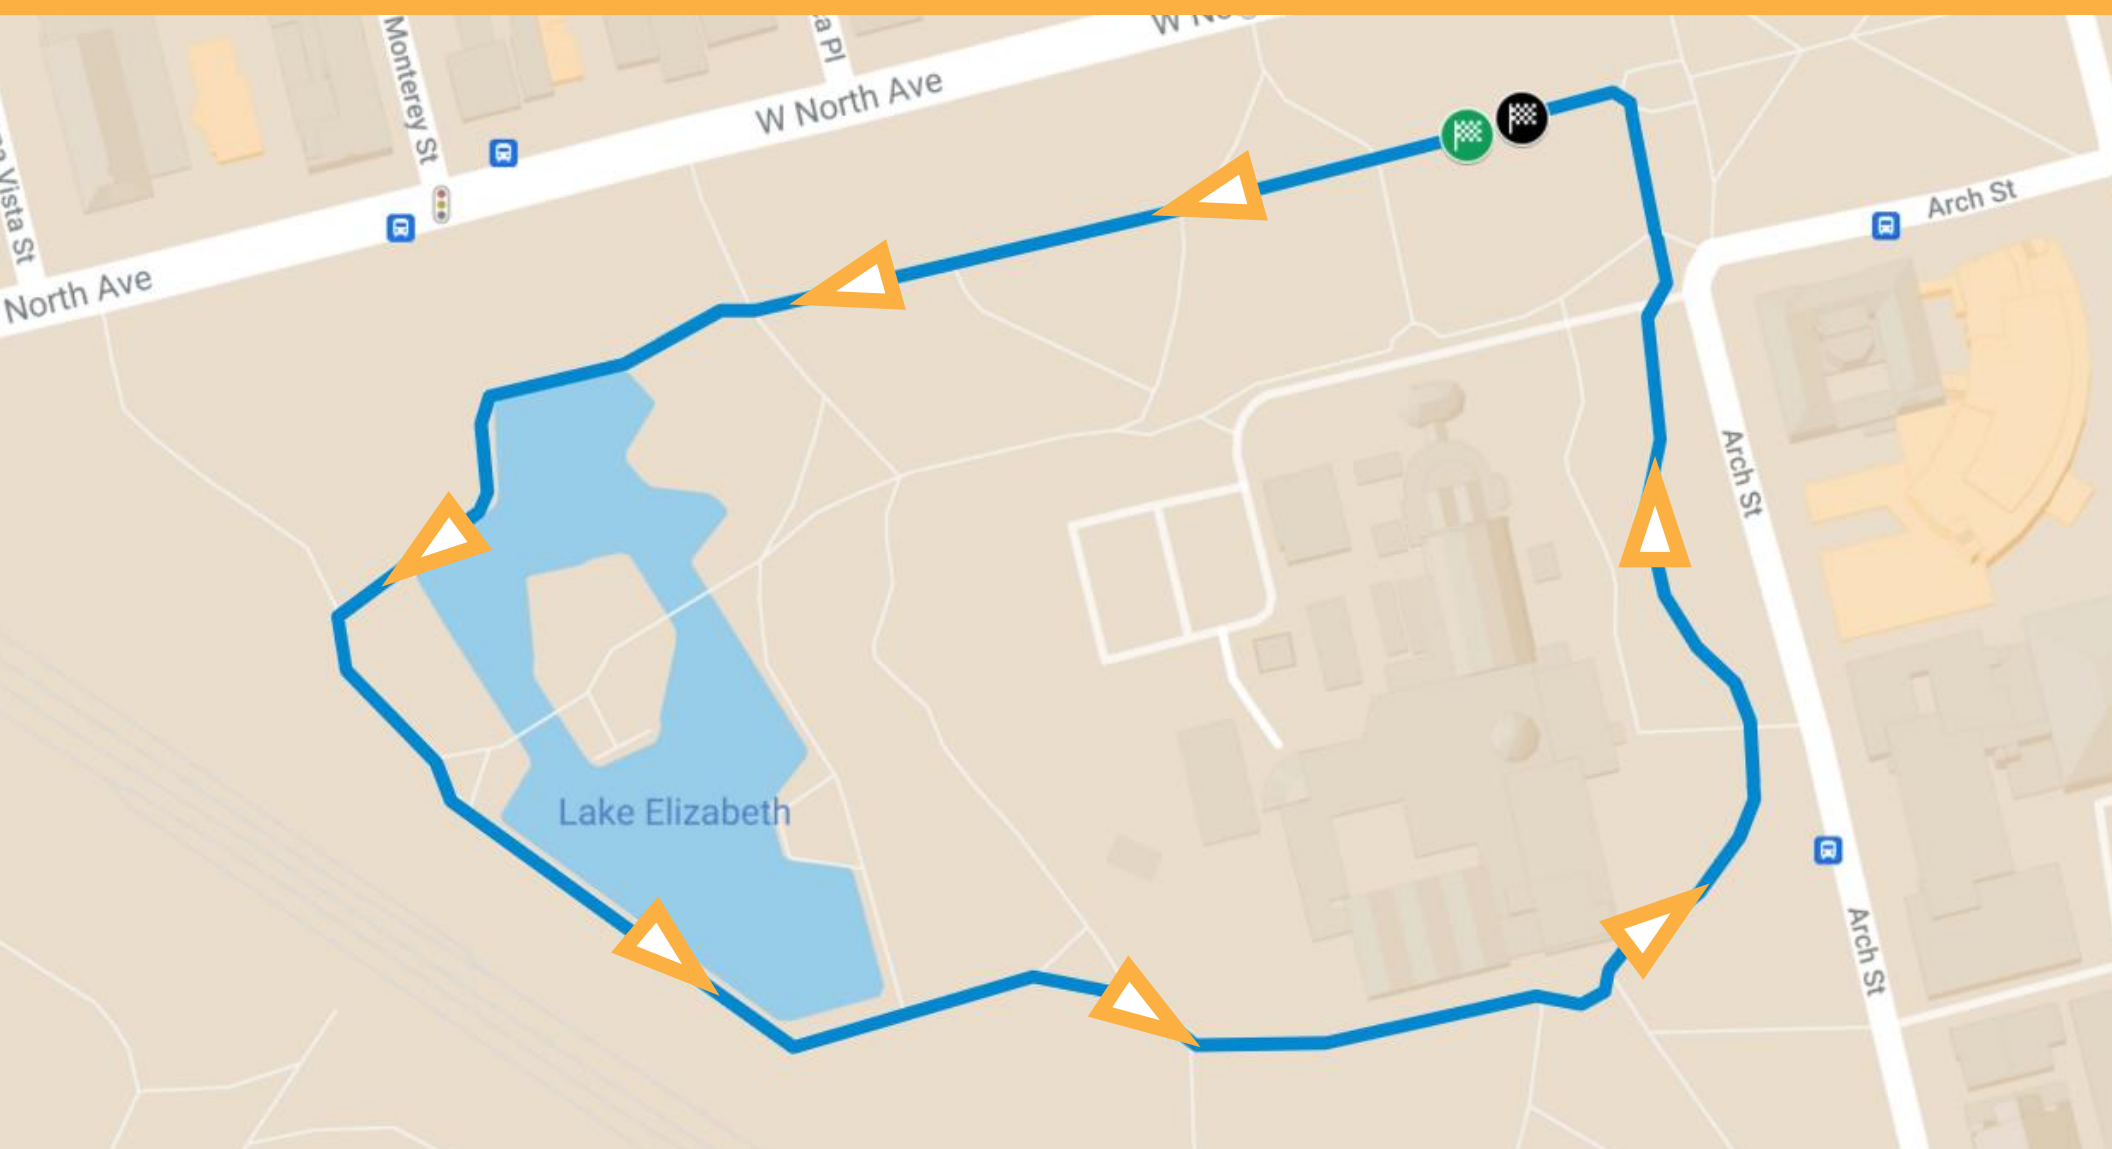

West Park (Allegheny Commons) – 1 Mile

a Pittsburgh Parks Conservancy Park

Flagstaff (Schenley Park) – 1 Mile

a Pittsburgh Parks Conservancy Park

Highland Park – 1 Mile

a Pittsburgh Parks Conservancy Park

North Park - 1 Mile

North Shore – 1 Mile

Point State Park- 1 Mile

South Park – 1 Mile

Boyce Mayview Park Park – 1 Mile