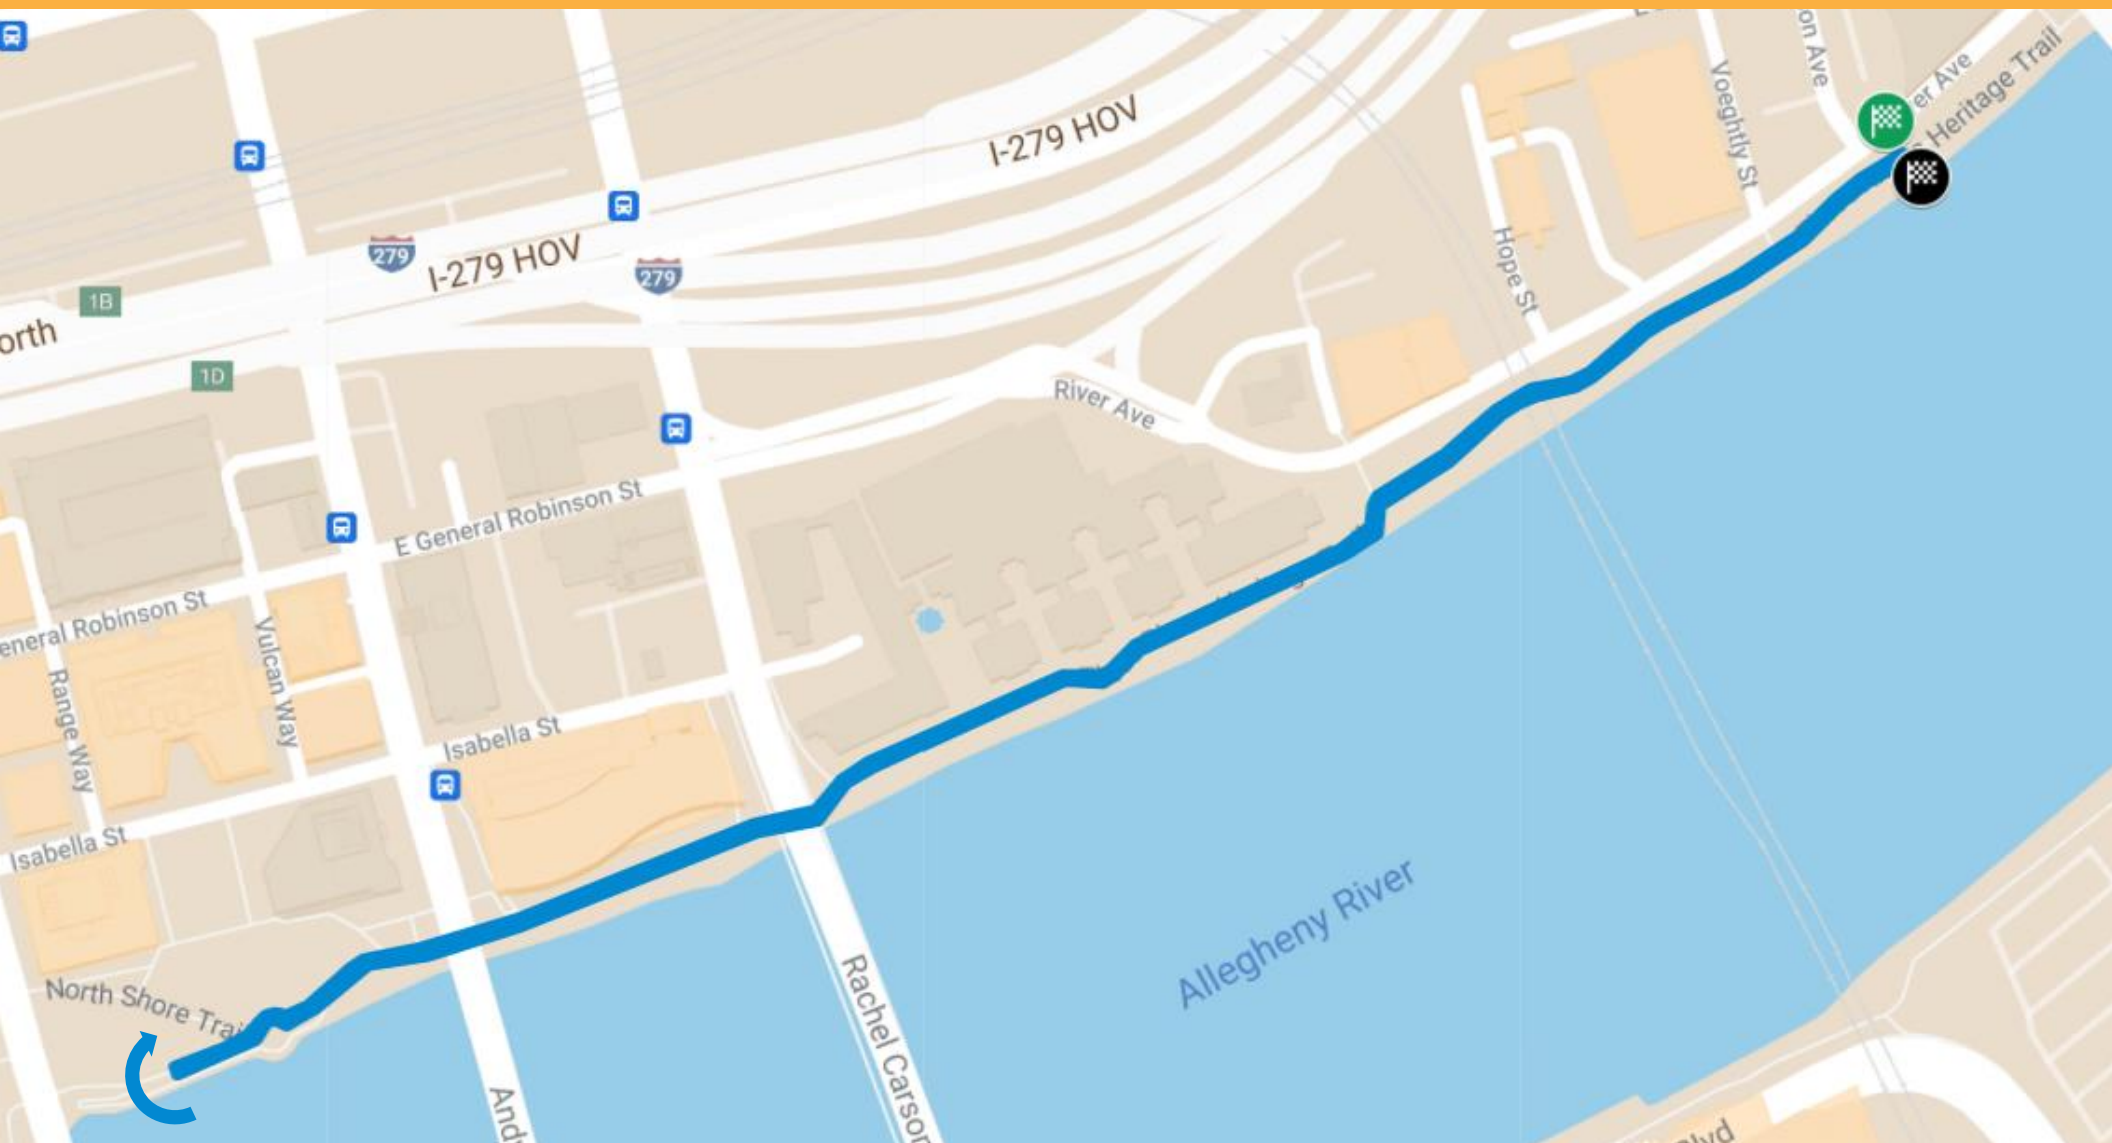

West Park (Allegheny Commons) – 1 Mile

a Pittsburgh Parks Conservancy Park

Flagstaff (Schenley Park) – 1 Mile

a Pittsburgh Parks Conservancy Park

Highland Park – 1 Mile

a Pittsburgh Parks Conservancy Park

North Park - 1 Mile

North Shore – 1 Mile

Point State Park- 1 Mile

South Park – 1 Mile

Boyce Mayview Park Park – 1 Mile