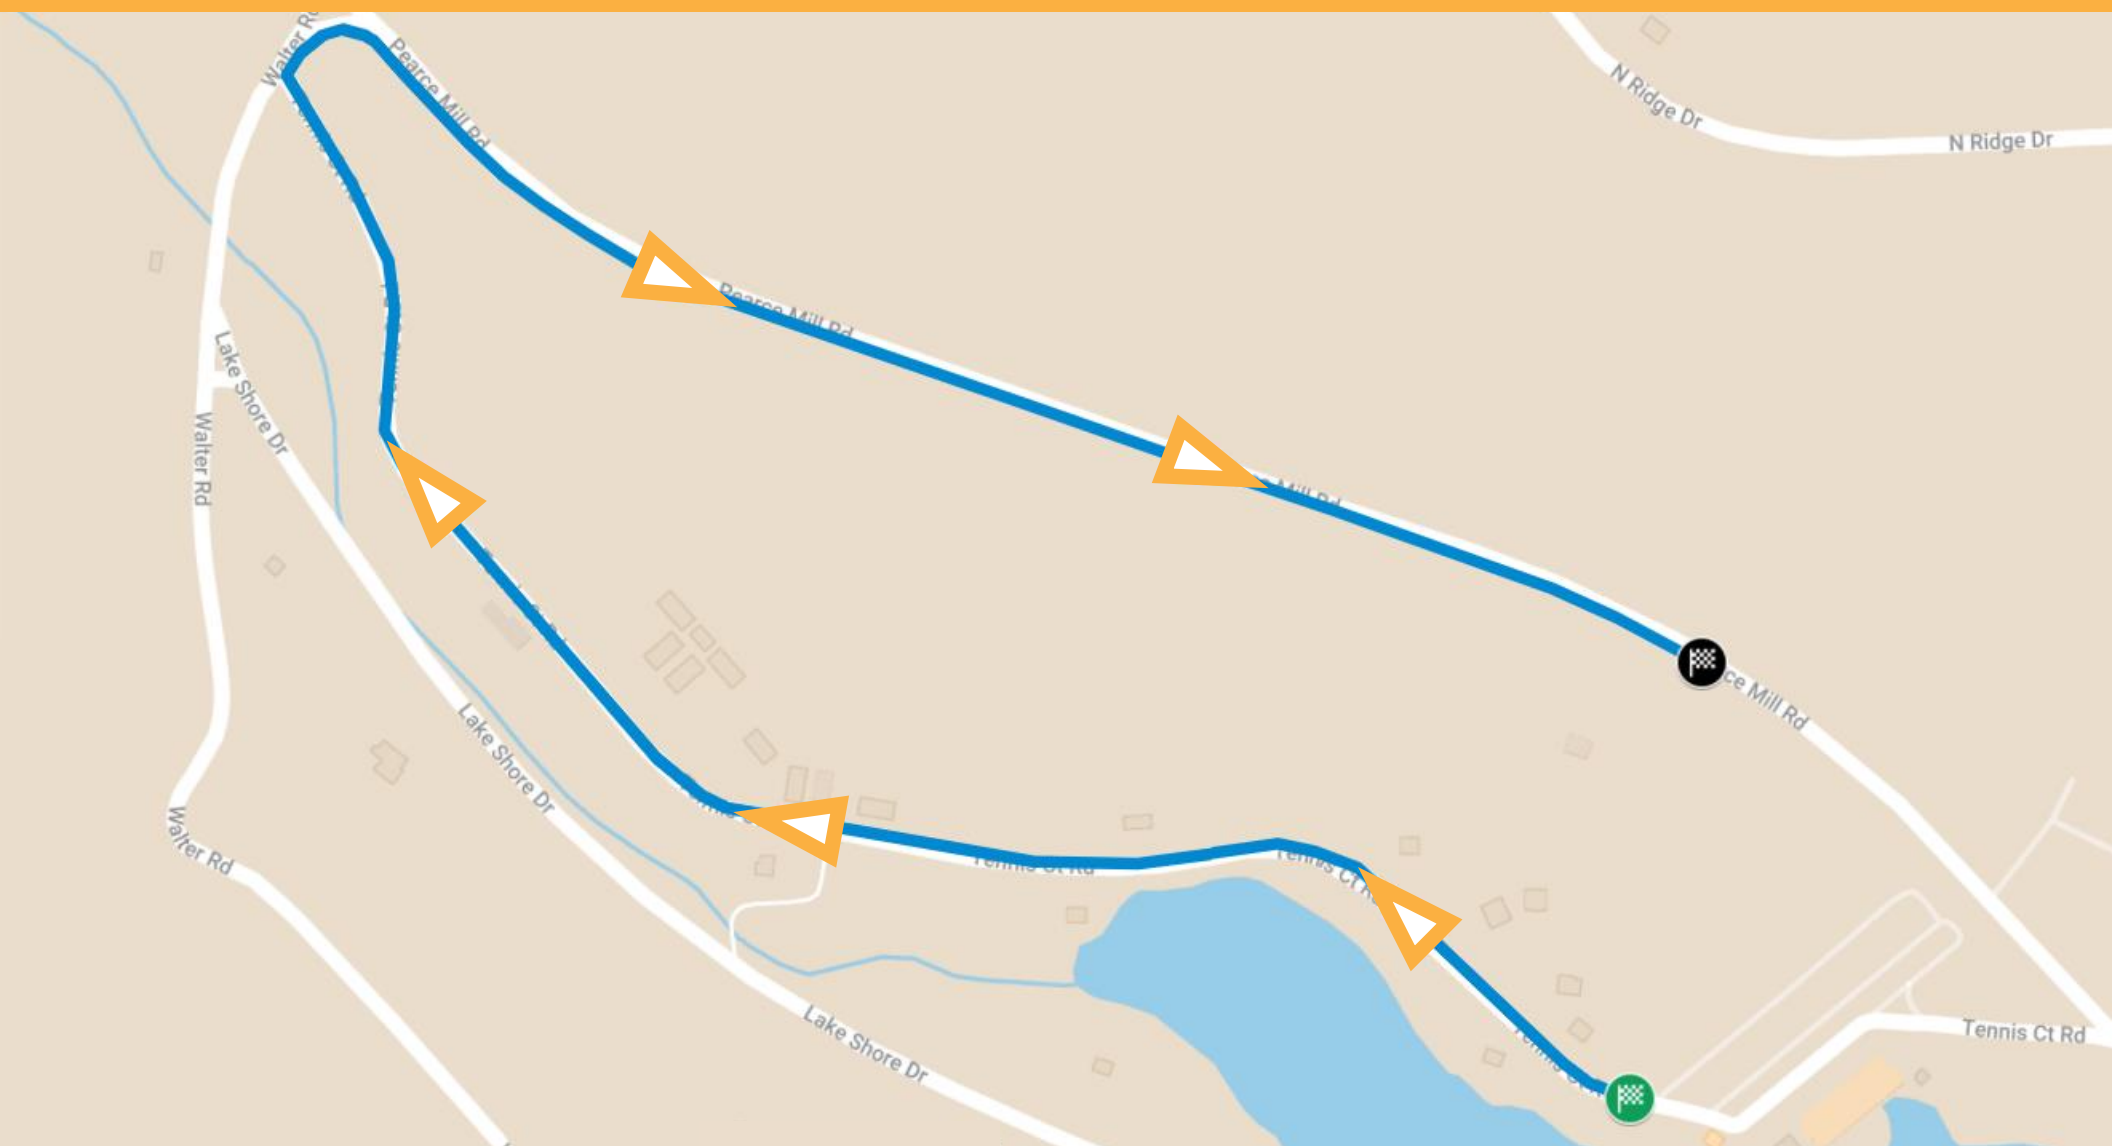

West Park (Allegheny Commons) – 1 Mile

a Pittsburgh Parks Conservancy Park

Flagstaff (Schenley Park) – 1 Mile

a Pittsburgh Parks Conservancy Park

Highland Park – 1 Mile

a Pittsburgh Parks Conservancy Park

North Park - 1 Mile

North Shore – 1 Mile

Point State Park- 1 Mile

South Park – 1 Mile

Boyce Mayview Park Park – 1 Mile