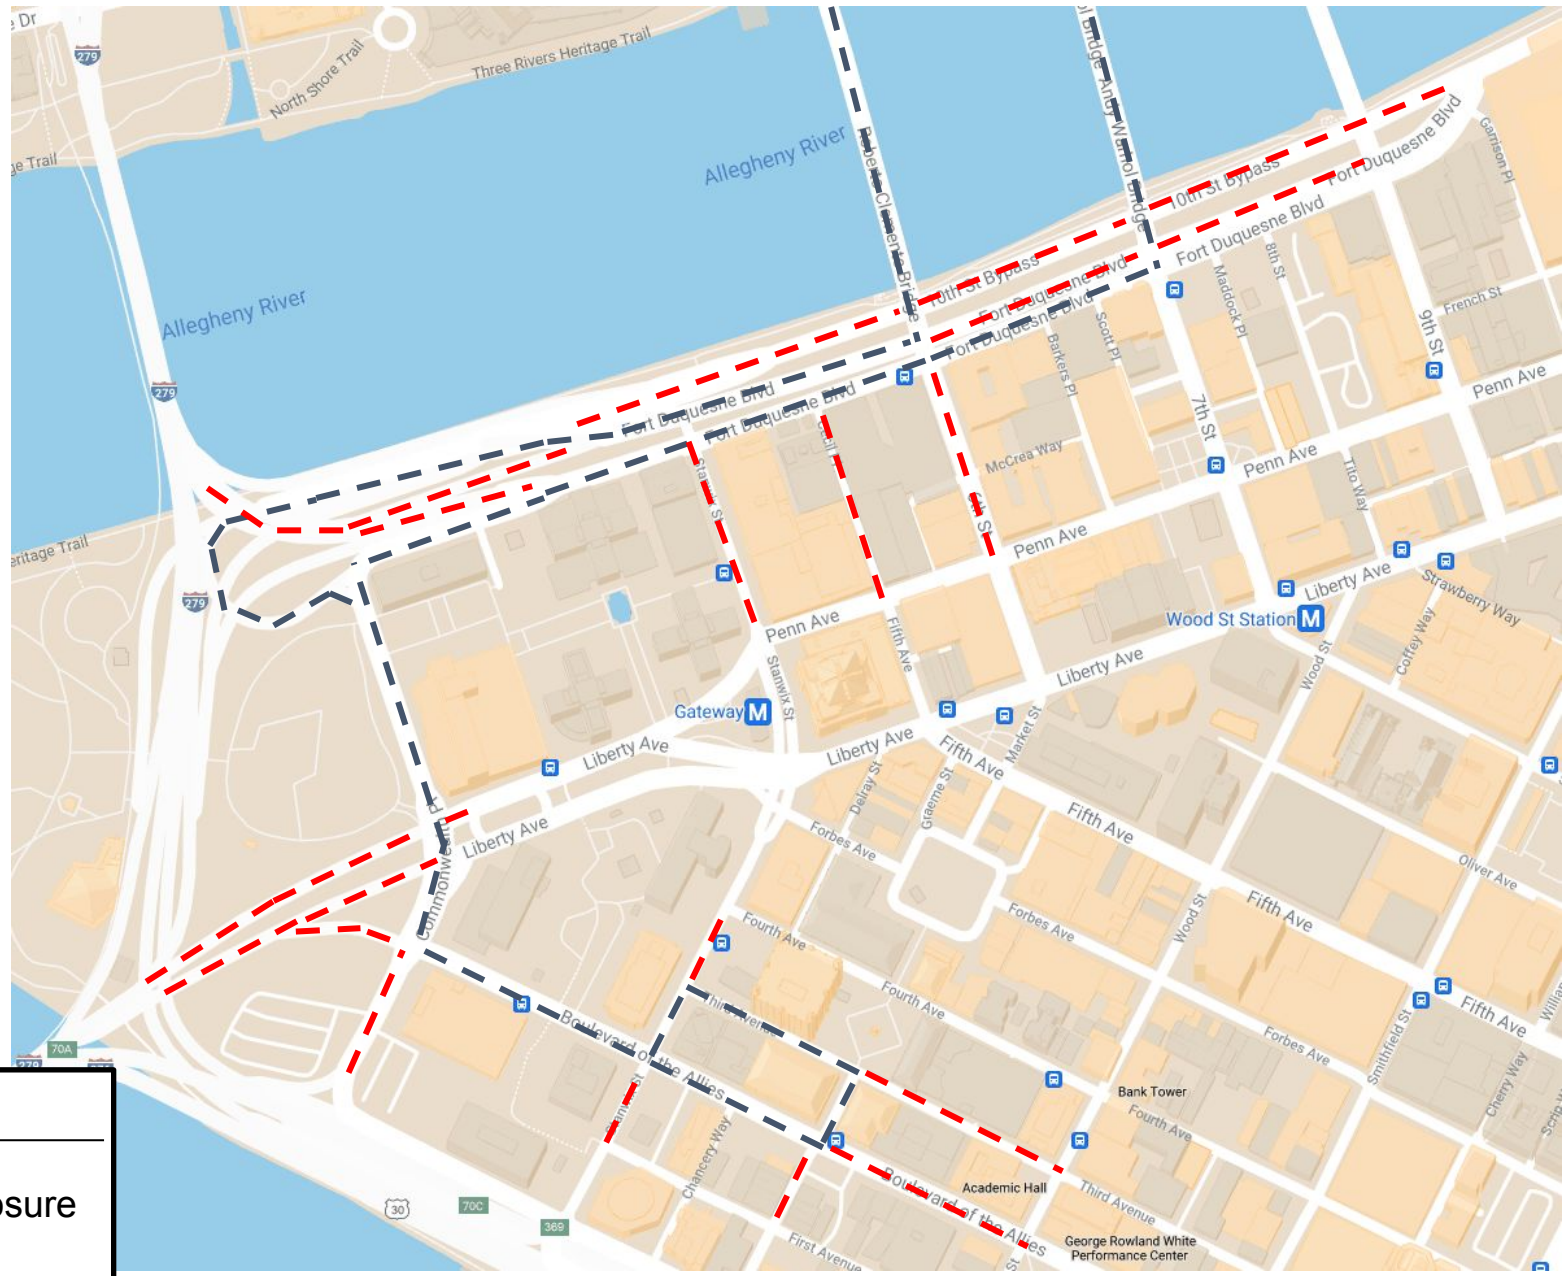

## Road Closure Maps

Thursday, November 25, 2021

# Turkey Trot Road Closures – North Side 7:00 AM – 11:15 AM

KEY	
	Road Closure
	Course

# Turkey Trot Road Closures – Downtown 7:00 AM – 11:15 AM

KEY	
	Road Closure
	Course