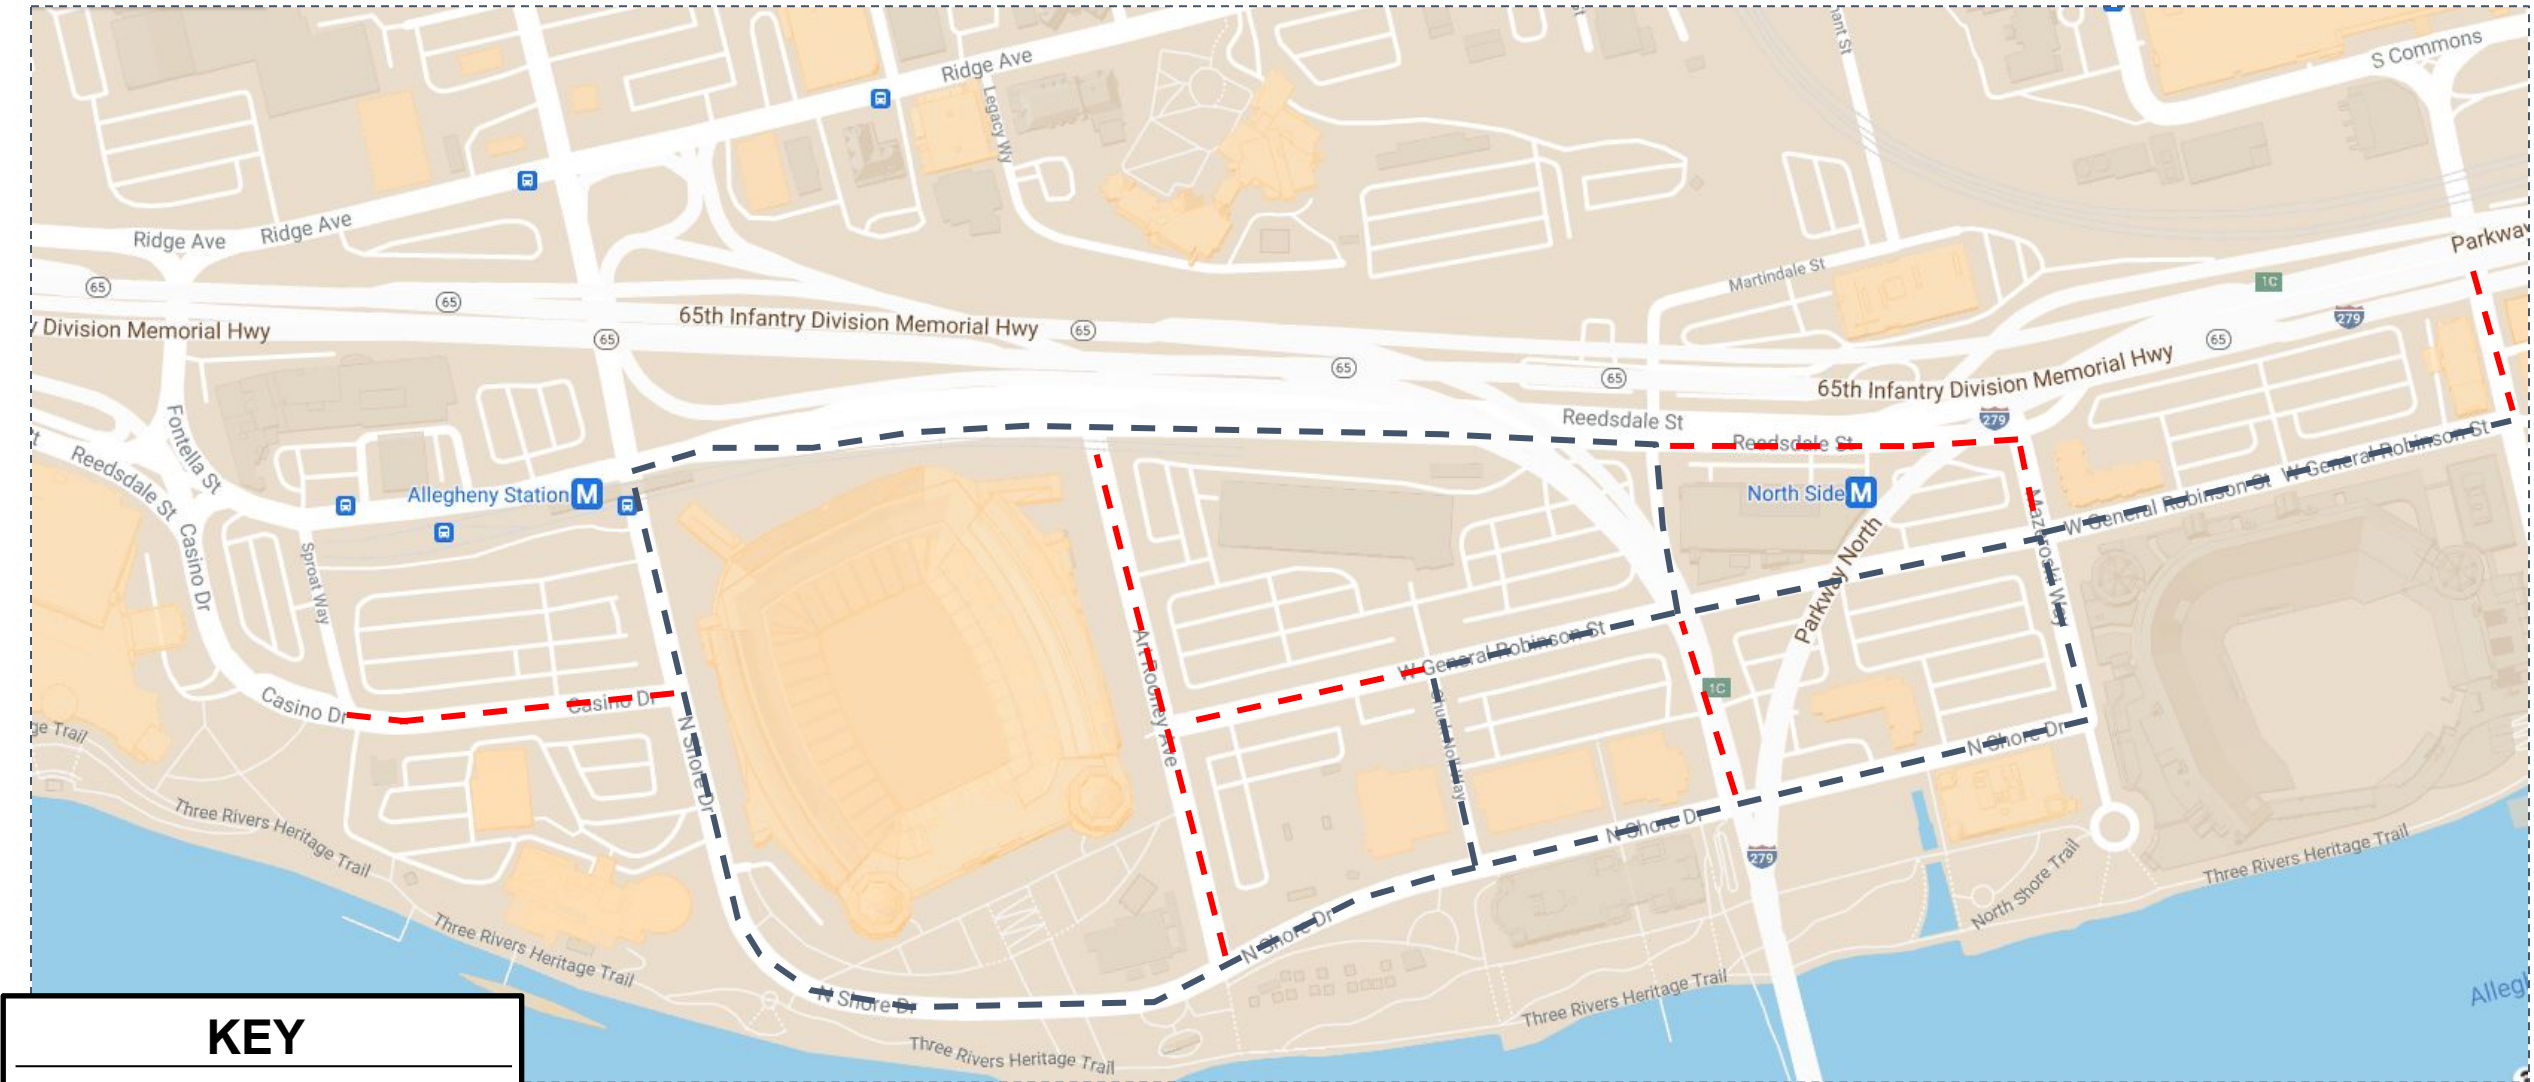

# YMCA 2021 Pittsburgh Turkey Trot

# Turkey Trot Road Closures – North Side 7:00 AM – 11:15 AM

KEY	
	Road Closure
	Course

# Turkey Trot Road Closures – Downtown 7:00 AM – 11:15 AM

KEY	
	Road Closure
	Course