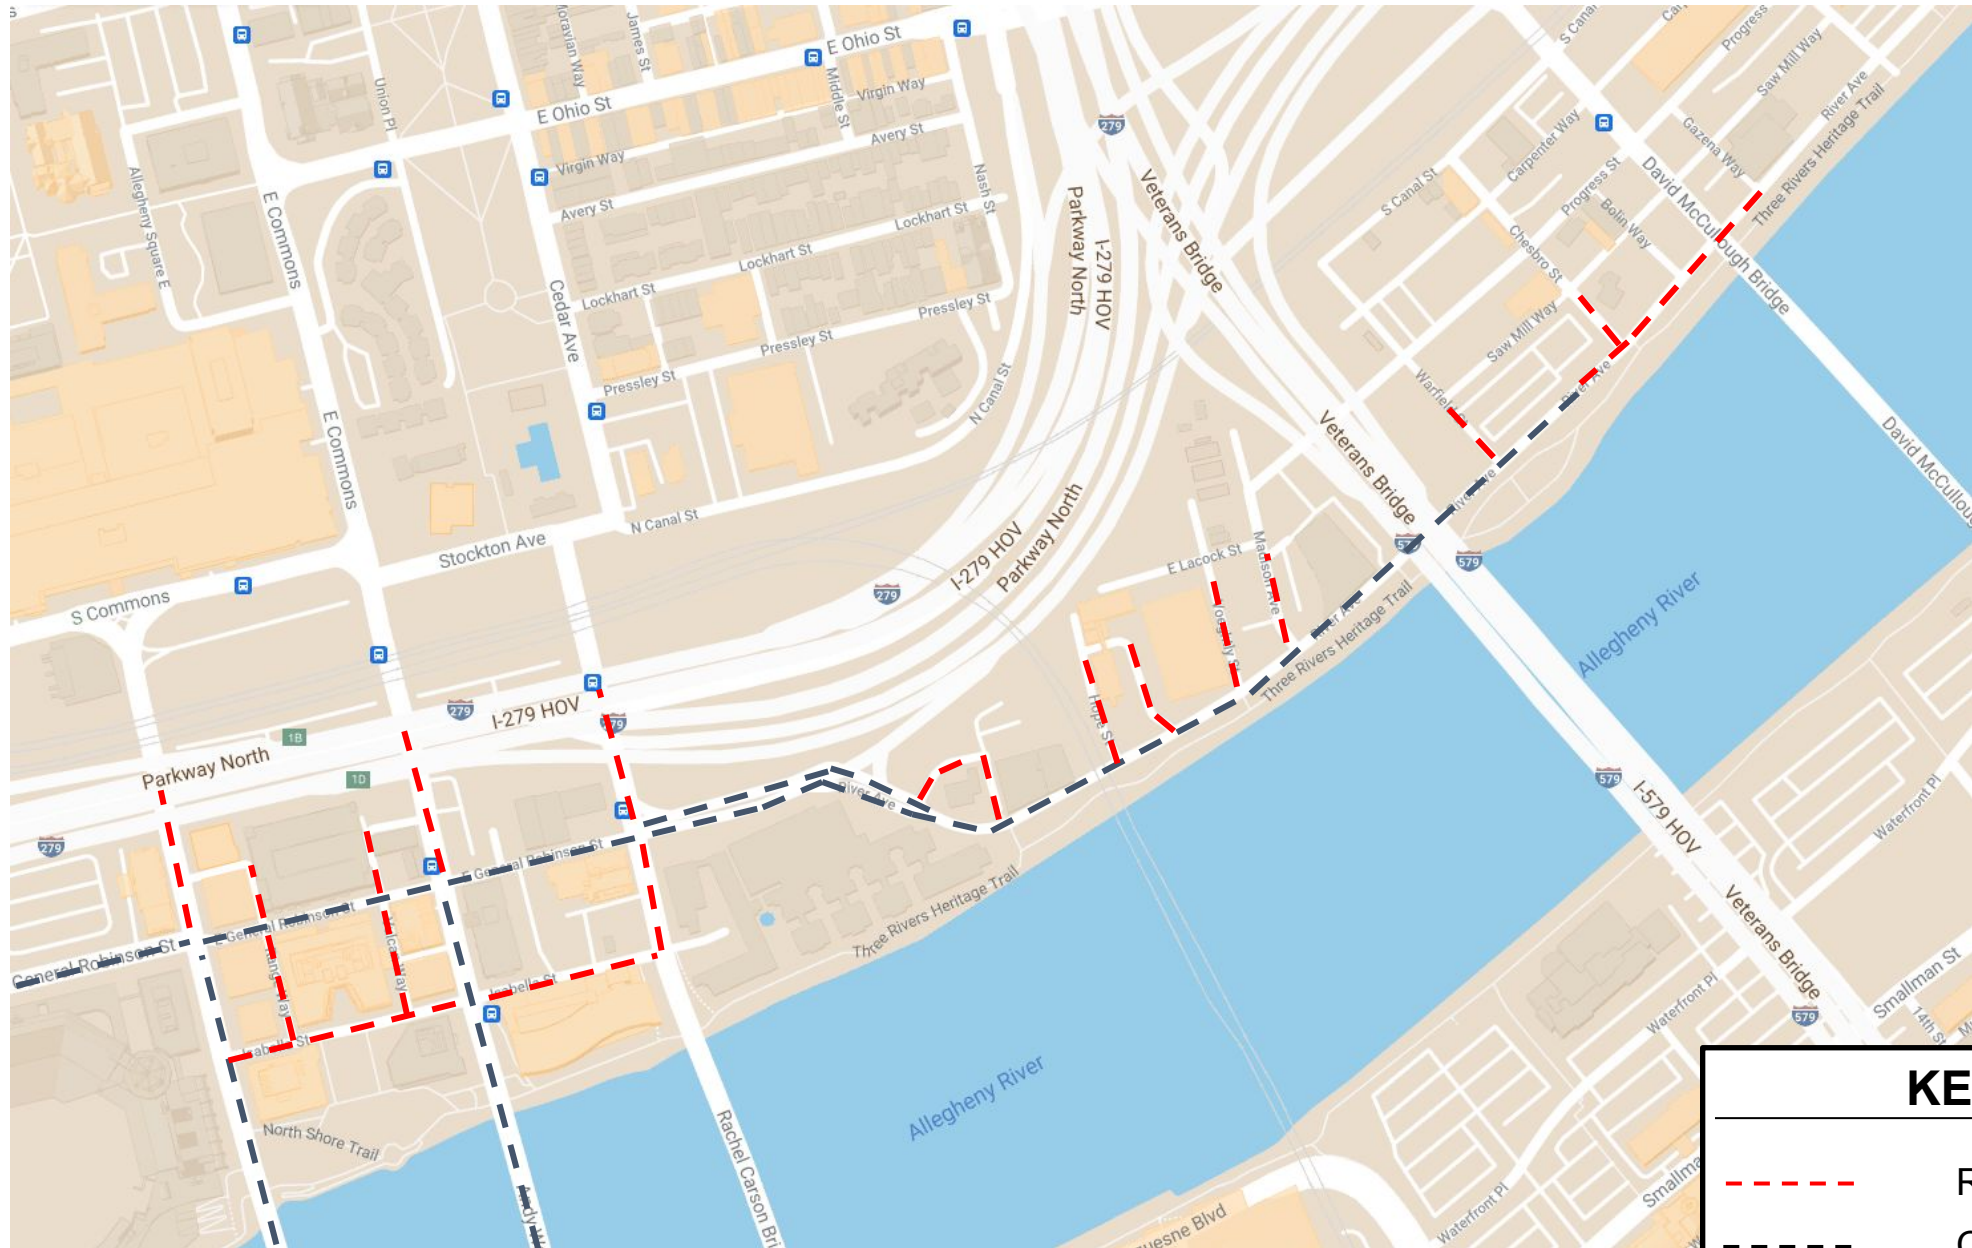

## Road Closure Maps

Thursday, November 25, 2021

# Turkey Trot Road Closures – North Side 7:00 AM – 11:15 AM

KEY	
	Road Closure
	Course

# Turkey Trot Road Closures – Downtown 7:00 AM – 11:15 AM

KEY	
	Road Closure
	Course