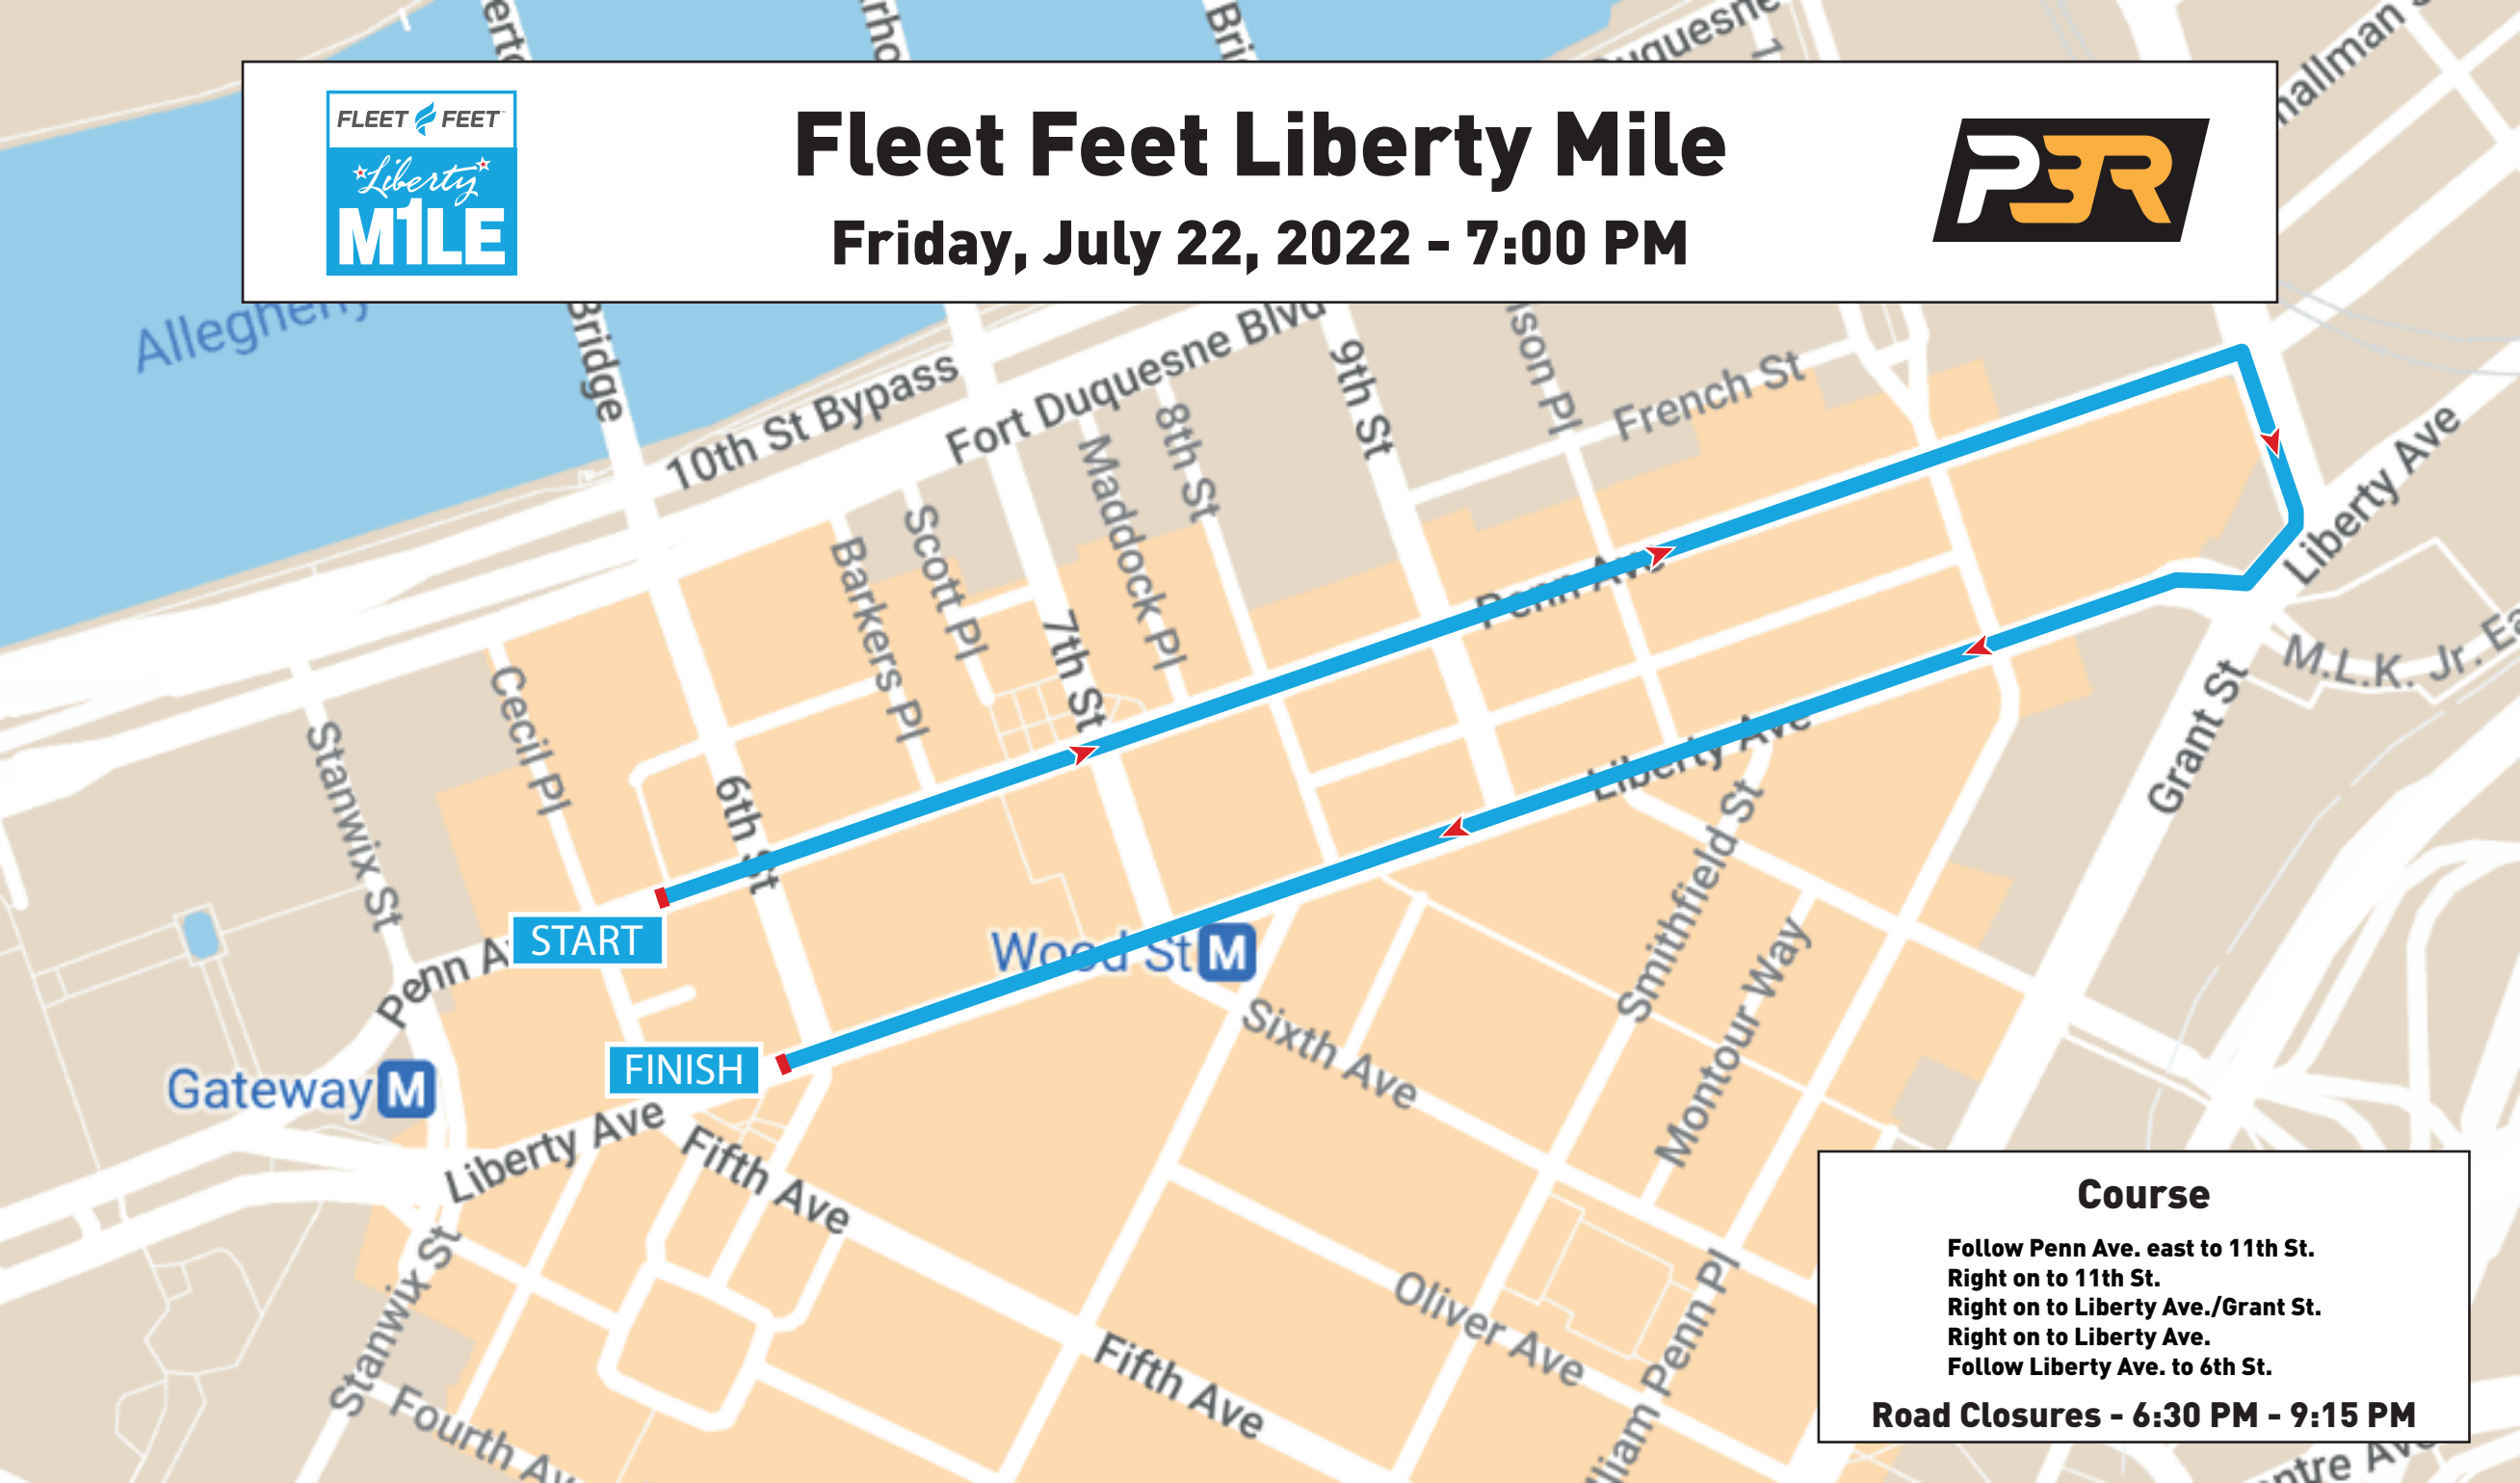

Fleet Feet Liberty Mile

Friday, July 22, 2022 - 7:00 PM

START

FINISH

Course

- Follow Penn Ave. east to 11th St.
- Right on to 11th St.
- Right on to Liberty Ave./Grant St.
- Right on to Liberty Ave.
- Follow Liberty Ave. to 6th St.

Road Closures - 6:30 PM - 9:15 PM