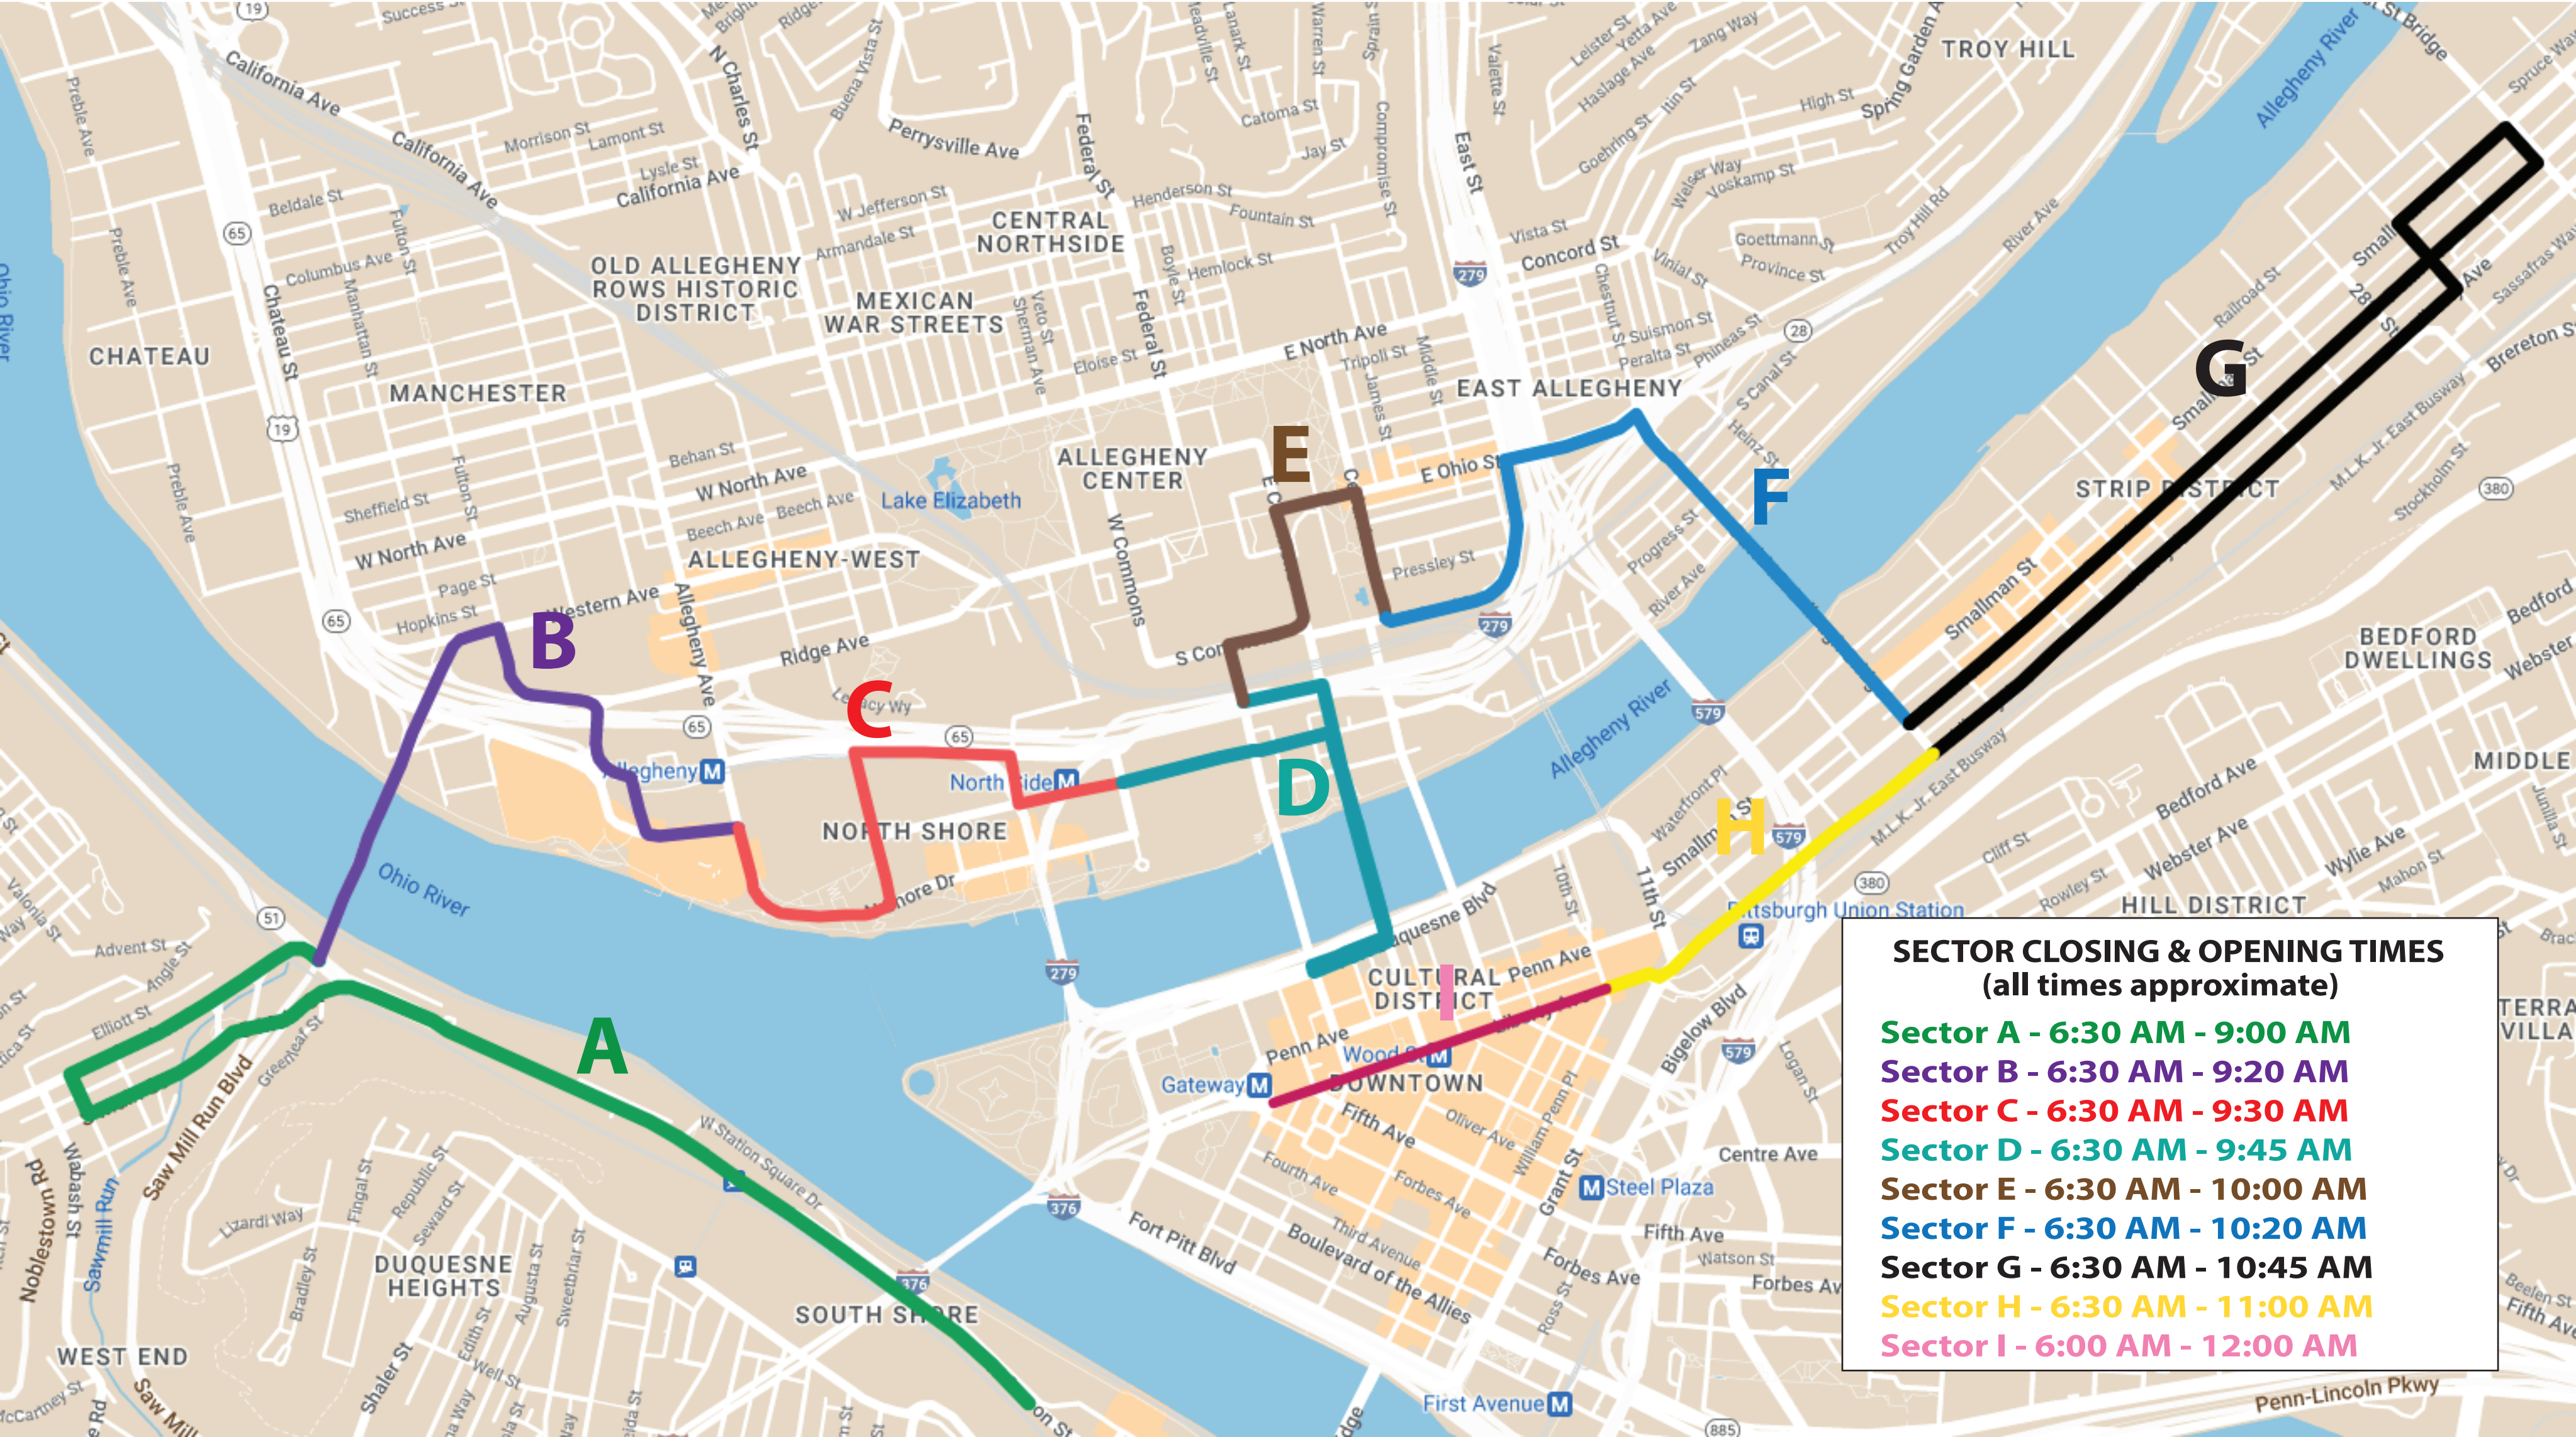

# 2022 EQT 10 Miler - Sector Closure Map

November 6, 2022

SECTOR CLOSING & OPENING TIMES (all times approximate)	
Sector A	6:30 AM - 9:00 AM
Sector B	6:30 AM - 9:20 AM
Sector C	6:30 AM - 9:30 AM
Sector D	6:30 AM - 9:45 AM
Sector E	6:30 AM - 10:00 AM
Sector F	6:30 AM - 10:20 AM
Sector G	6:30 AM - 10:45 AM
Sector H	6:30 AM - 11:00 AM
Sector I	6:00 AM - 12:00 AM