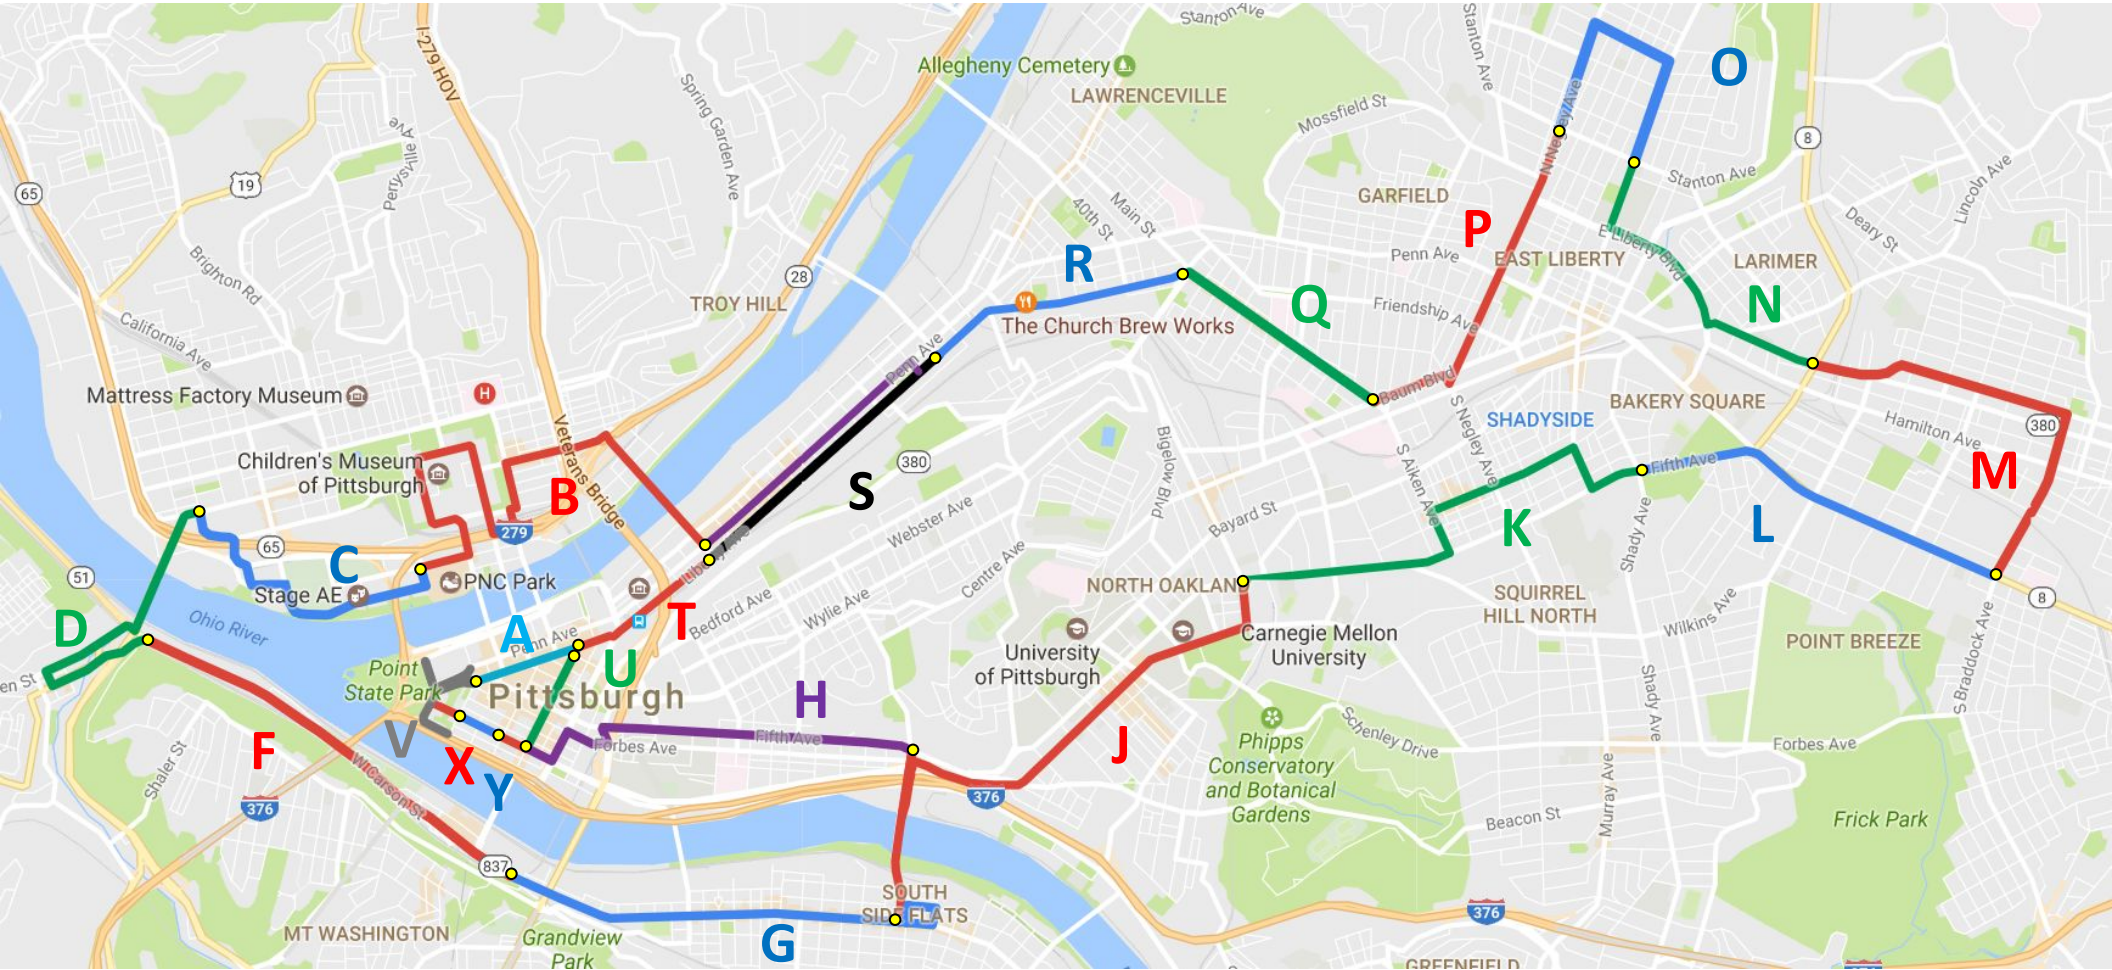

### Sector Neighborhoods with Closure and Opening Times –

*\*Note all times are approximate and subject to change*

#### Sector A, U,V,X,Y Sergeant

- A – Downtown: Liberty Ave. (1:30 AM – 9:30 AM)
- U – Downtown: Smithfield St. (5:30 AM – 2:50 PM)
- V – Downtown: Commonwealth Pl. (4:30 AM – 4:00 PM)
- X – Downtown: Stanwix St./Wood St. (Saturday – 4:30 PM)
- Y – Downtown: Blvd. of Allies (Friday at Noon – 5:30 PM)

#### Sector S-T Sergeant

- S – Strip District (5:30 AM – 2:15 PM)
- T – Downtown (5:30 AM – 2:30 PM)

#### Sector D-G Sergeant

- D – West End (6:00 AM – 10:15 AM)
- F – South Shore (6:00 AM – 10:30 AM)
- G – South Side (6:00 AM – 11:15 AM)