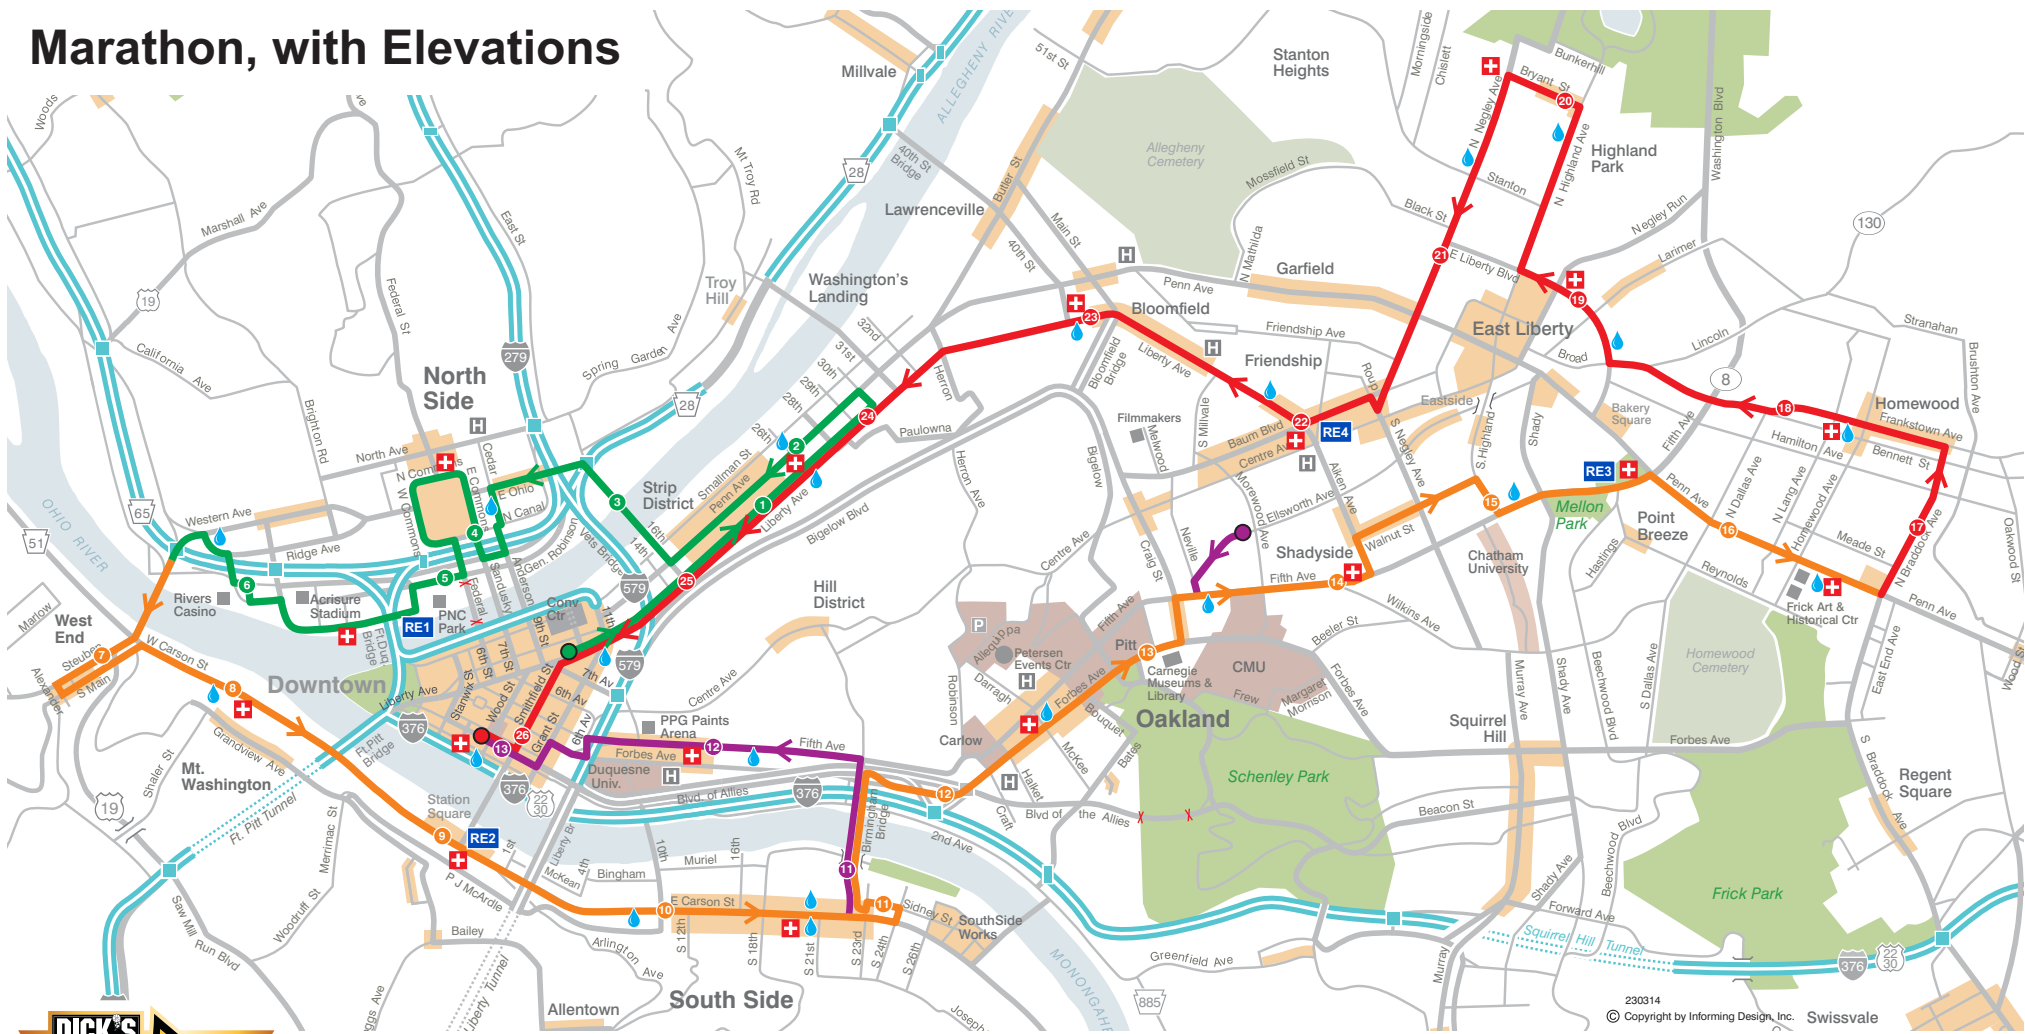

Marathon, with Elevations

Sunday, May 7, 2023

● Marathon and Half Marathon Start — 7 am

● Back Half Marathon Start — 9 am

● Finish

● Mile Markers

● Fluid Station

RE Relay Exchange

⊕ Aid Station

— 1st Part of the Marathon Course

— 2nd Part of the Marathon Course

— Final Part of the Marathon Course

— Final Part of the Half-Marathon Course & 1st Part of the Back Half-Marathon Course

230314
© Copyright by Informing Design, Inc. Swissvale