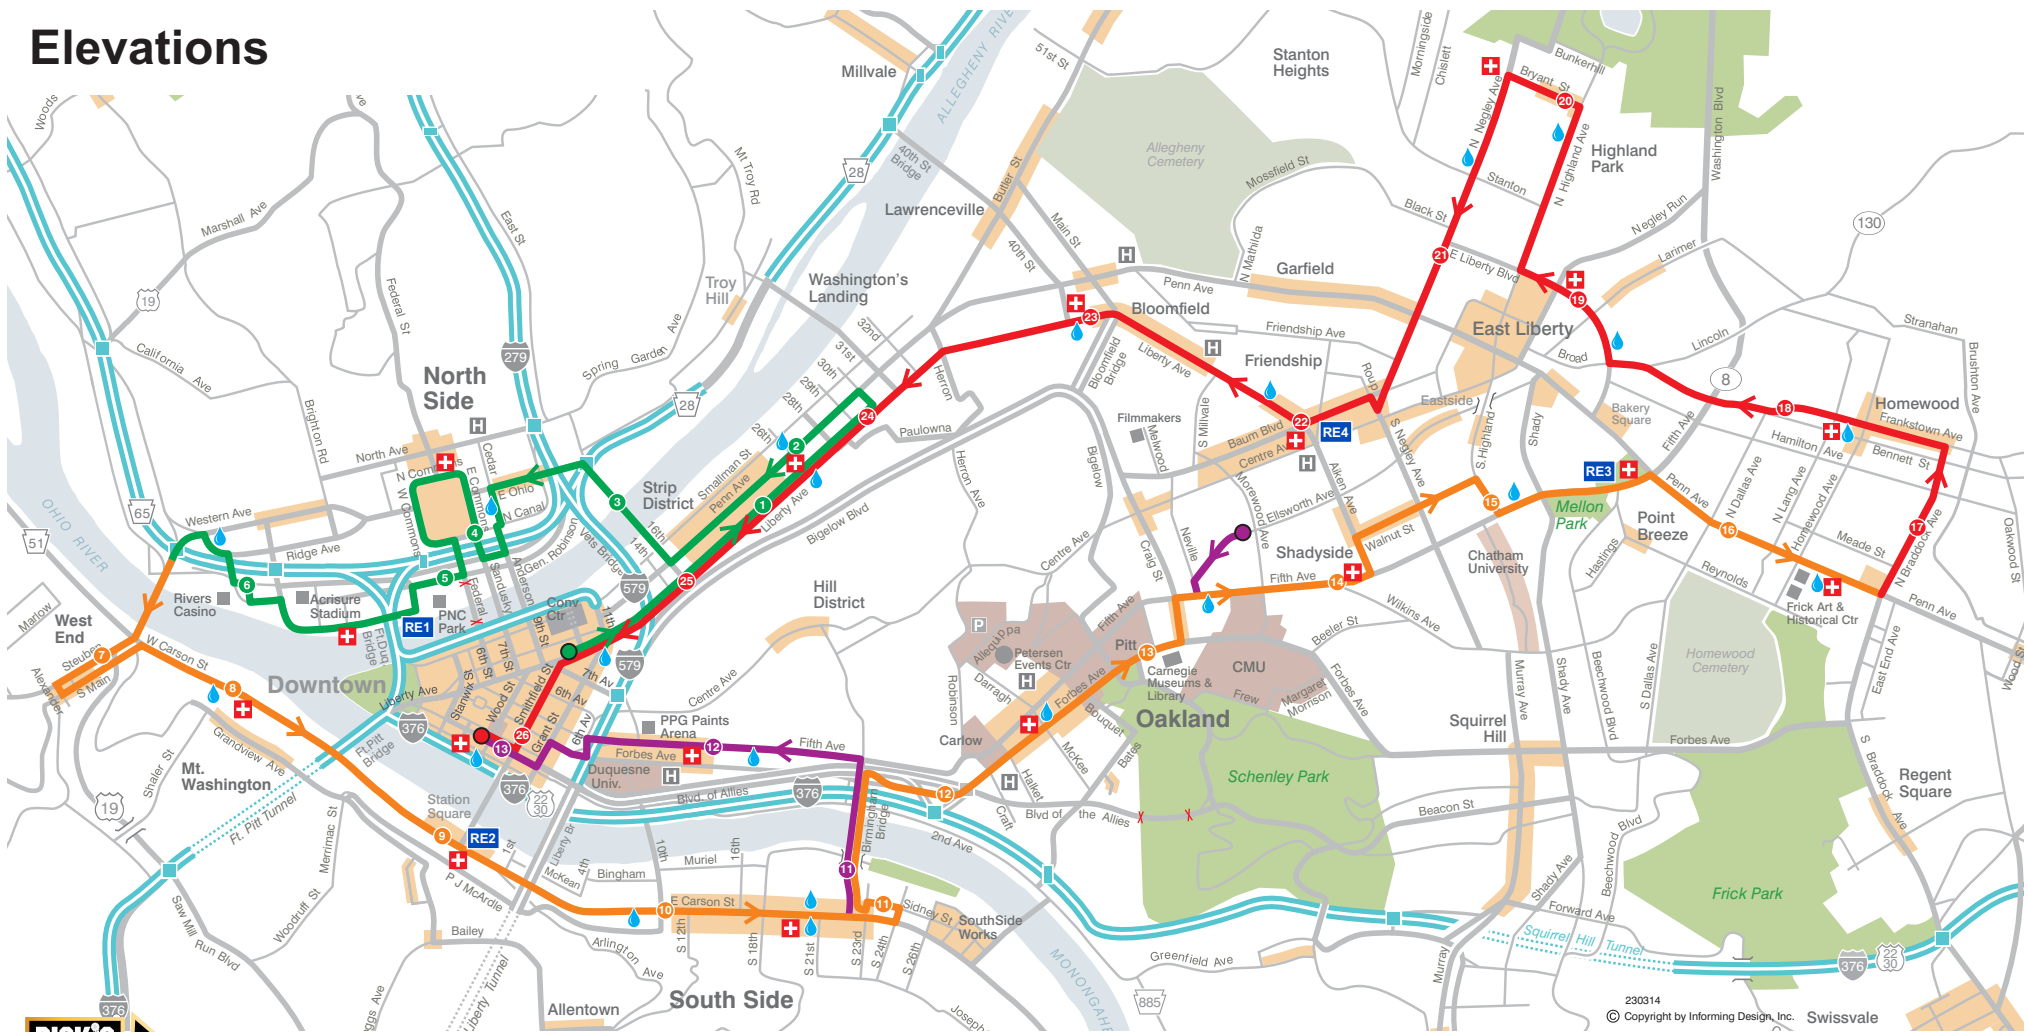

Elevations

Sunday, May 5, 2024

- Marathon and Half Marathon Start — 7 am
- Back Half Marathon Start — 9 am
- Finish
- ● ● Mile Markers
- Fluid Station
- RE Relay Exchange
- + Aid Station
- 1st Part of the Marathon Course
- 2nd Part of the Marathon Course
- Final Part of the Marathon Course
- Final Part of the Half-Marathon Course & 1st Part of the Back Half-Marathon Course