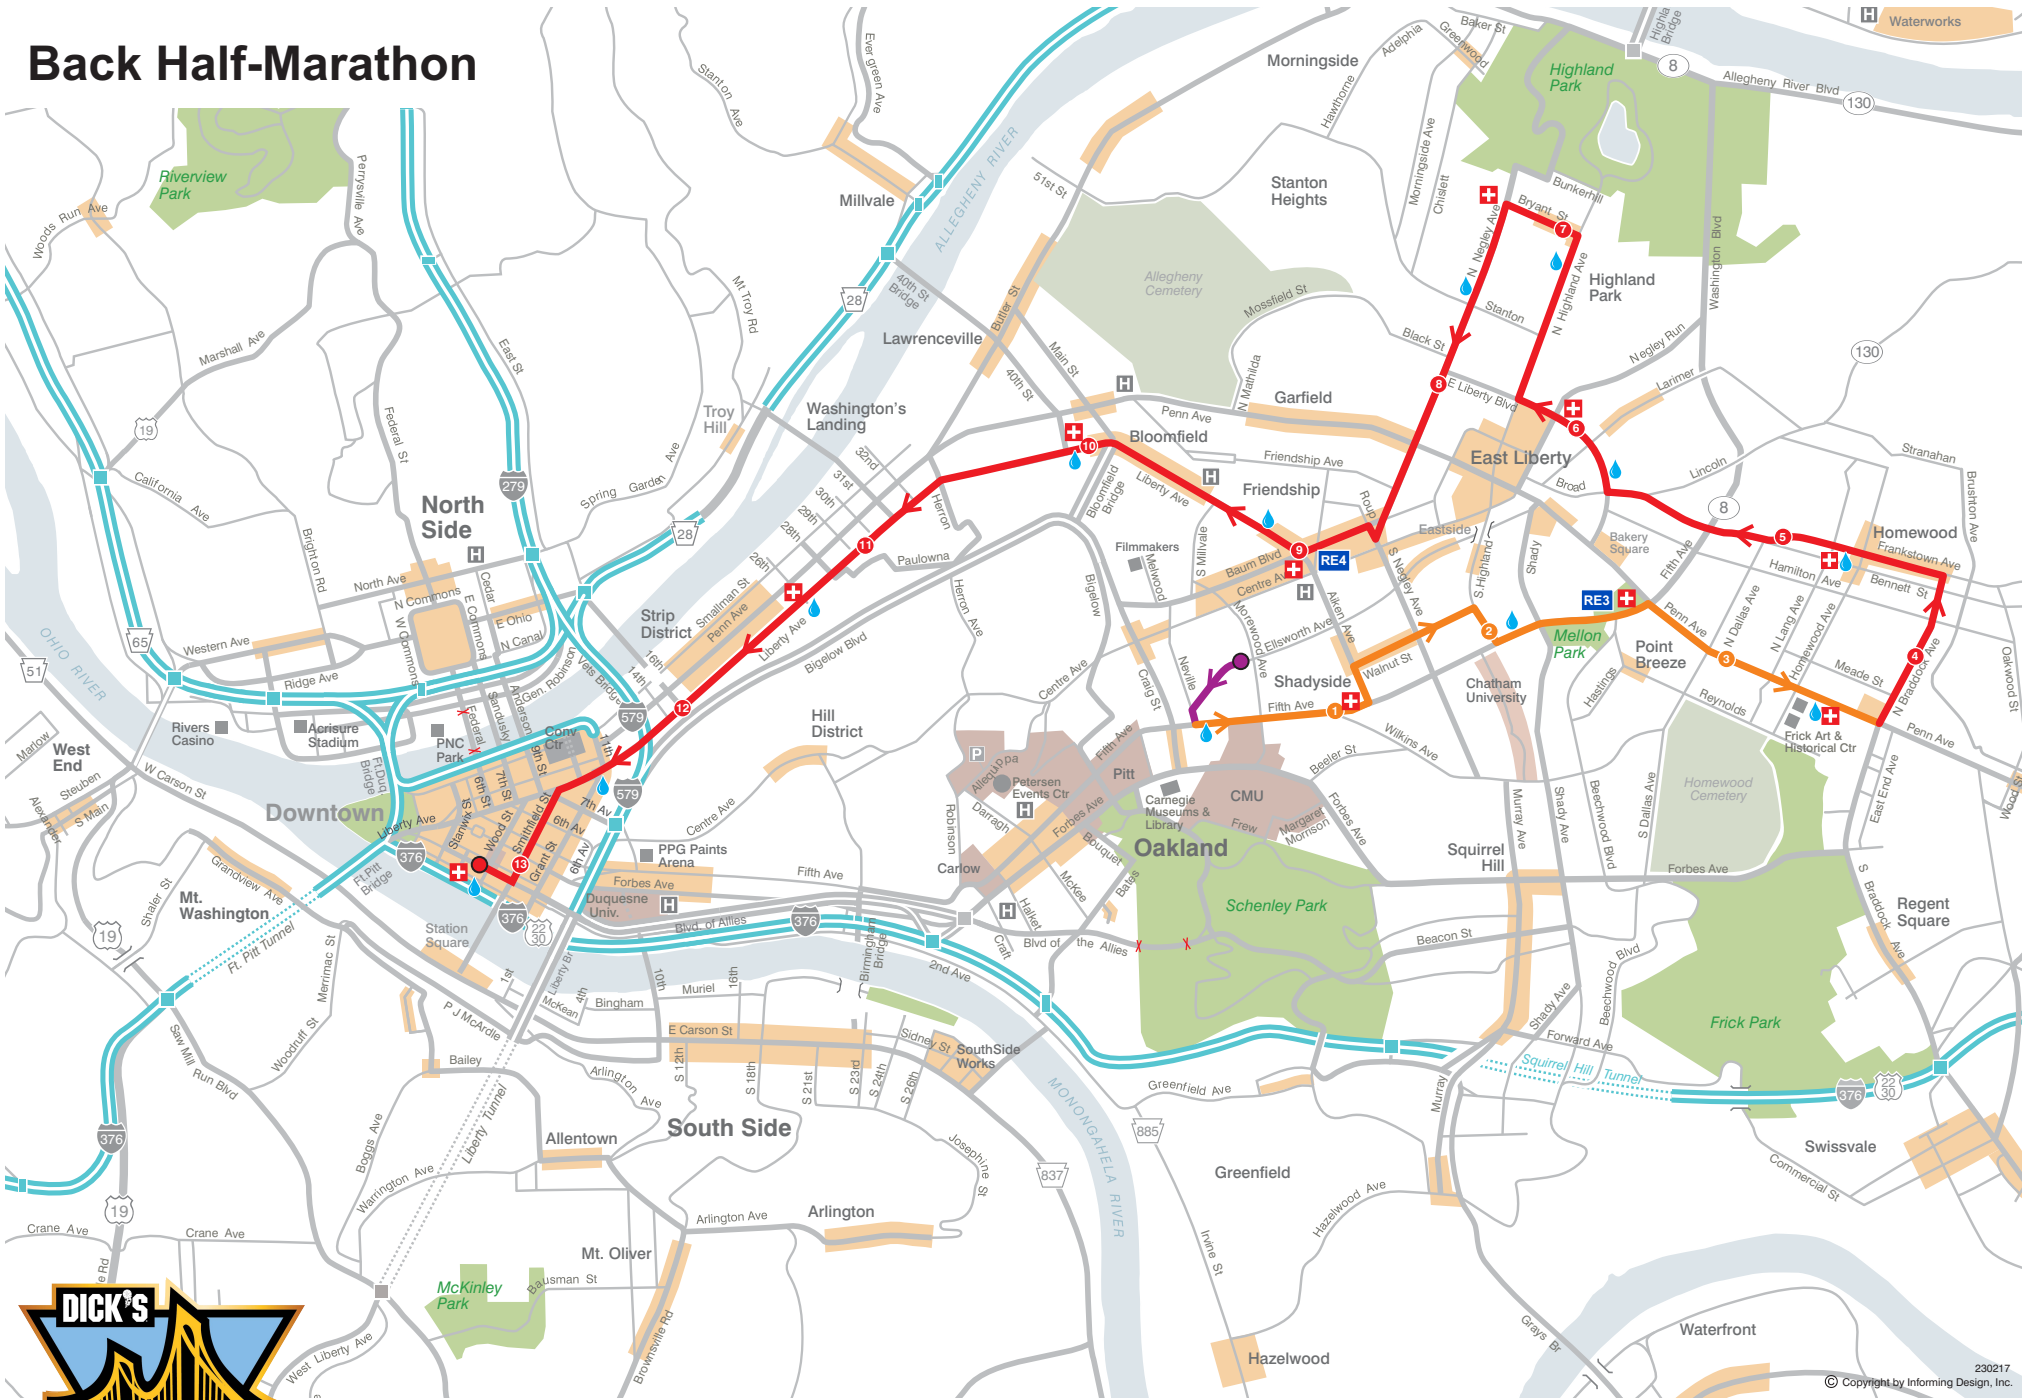

# Back Half-Marathon

Sunday, May 5, 2024 - 9am

- Back Half Marathon Start
- Finish
- 1 4 Mile Markers
- 💧 Fluid Station
- RE Relay Exchange
- + Aid Station
- 2nd Part of the Marathon Course
- Final Part of the Marathon Course
- 1st Part of the Back Half-Marathon Course