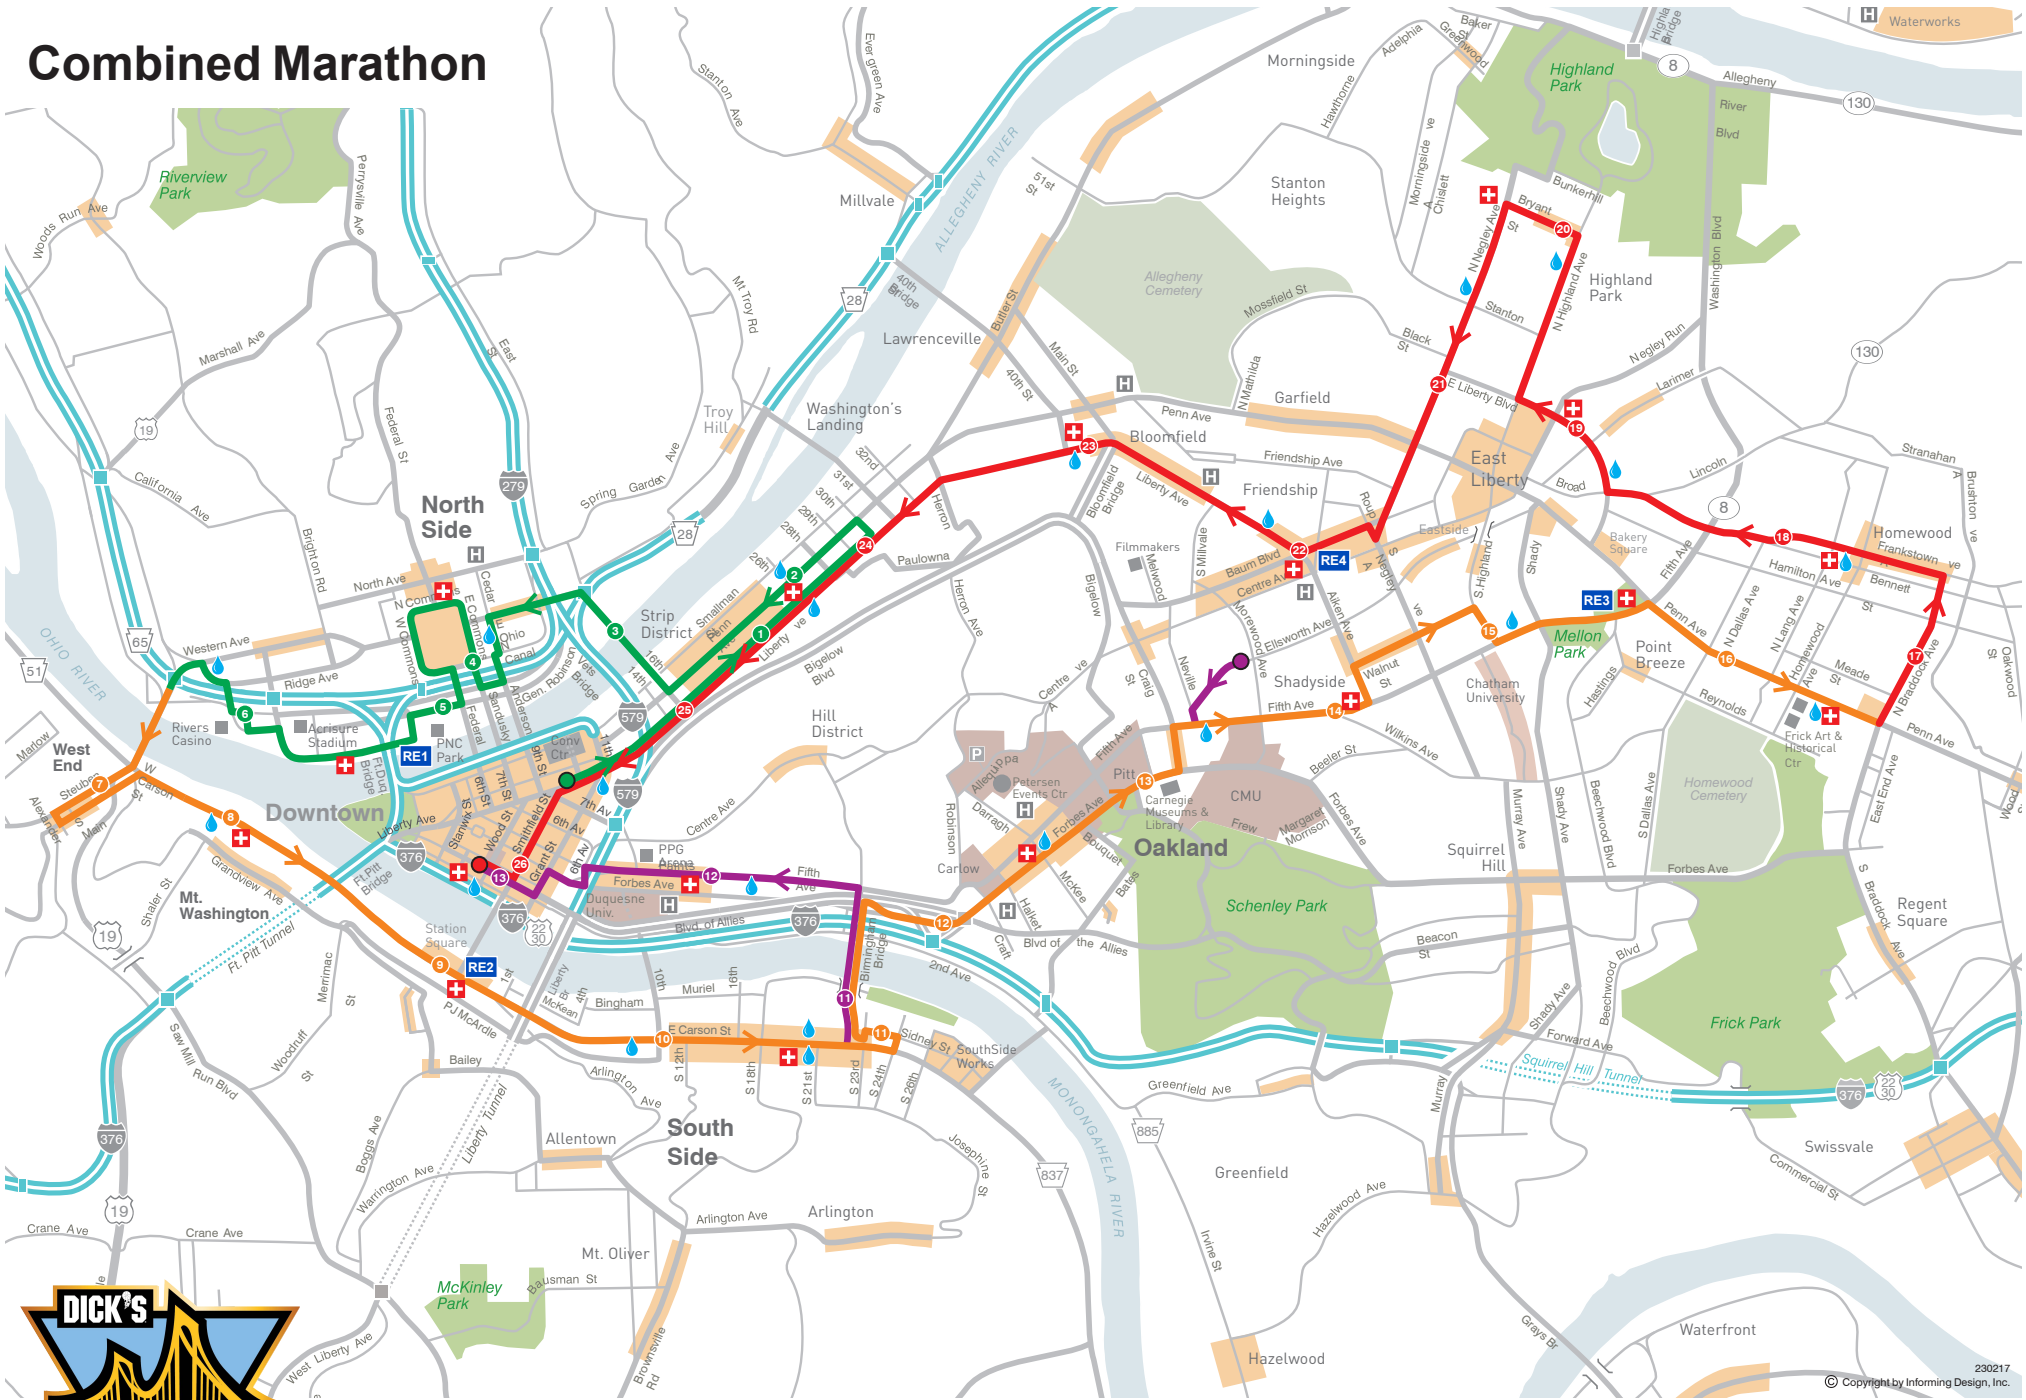

# Combined Marathon

Sunday, May 5, 2024

- Marathon and Half Marathon Start — 7 am
- Back Half Marathon Start — 9 am
- Finish
- 3 ● 12 ● 25 Mile Markers
- 💧 Fluid Station
- RE Relay Exchange
- + Aid Station
- 1st Part of the Marathon Course
- 2nd Part of the Marathon Course
- Final Part of the Marathon Course
- Final Part of the Half-Marathon Course & 1st Part of the Back Half-Marathon Course