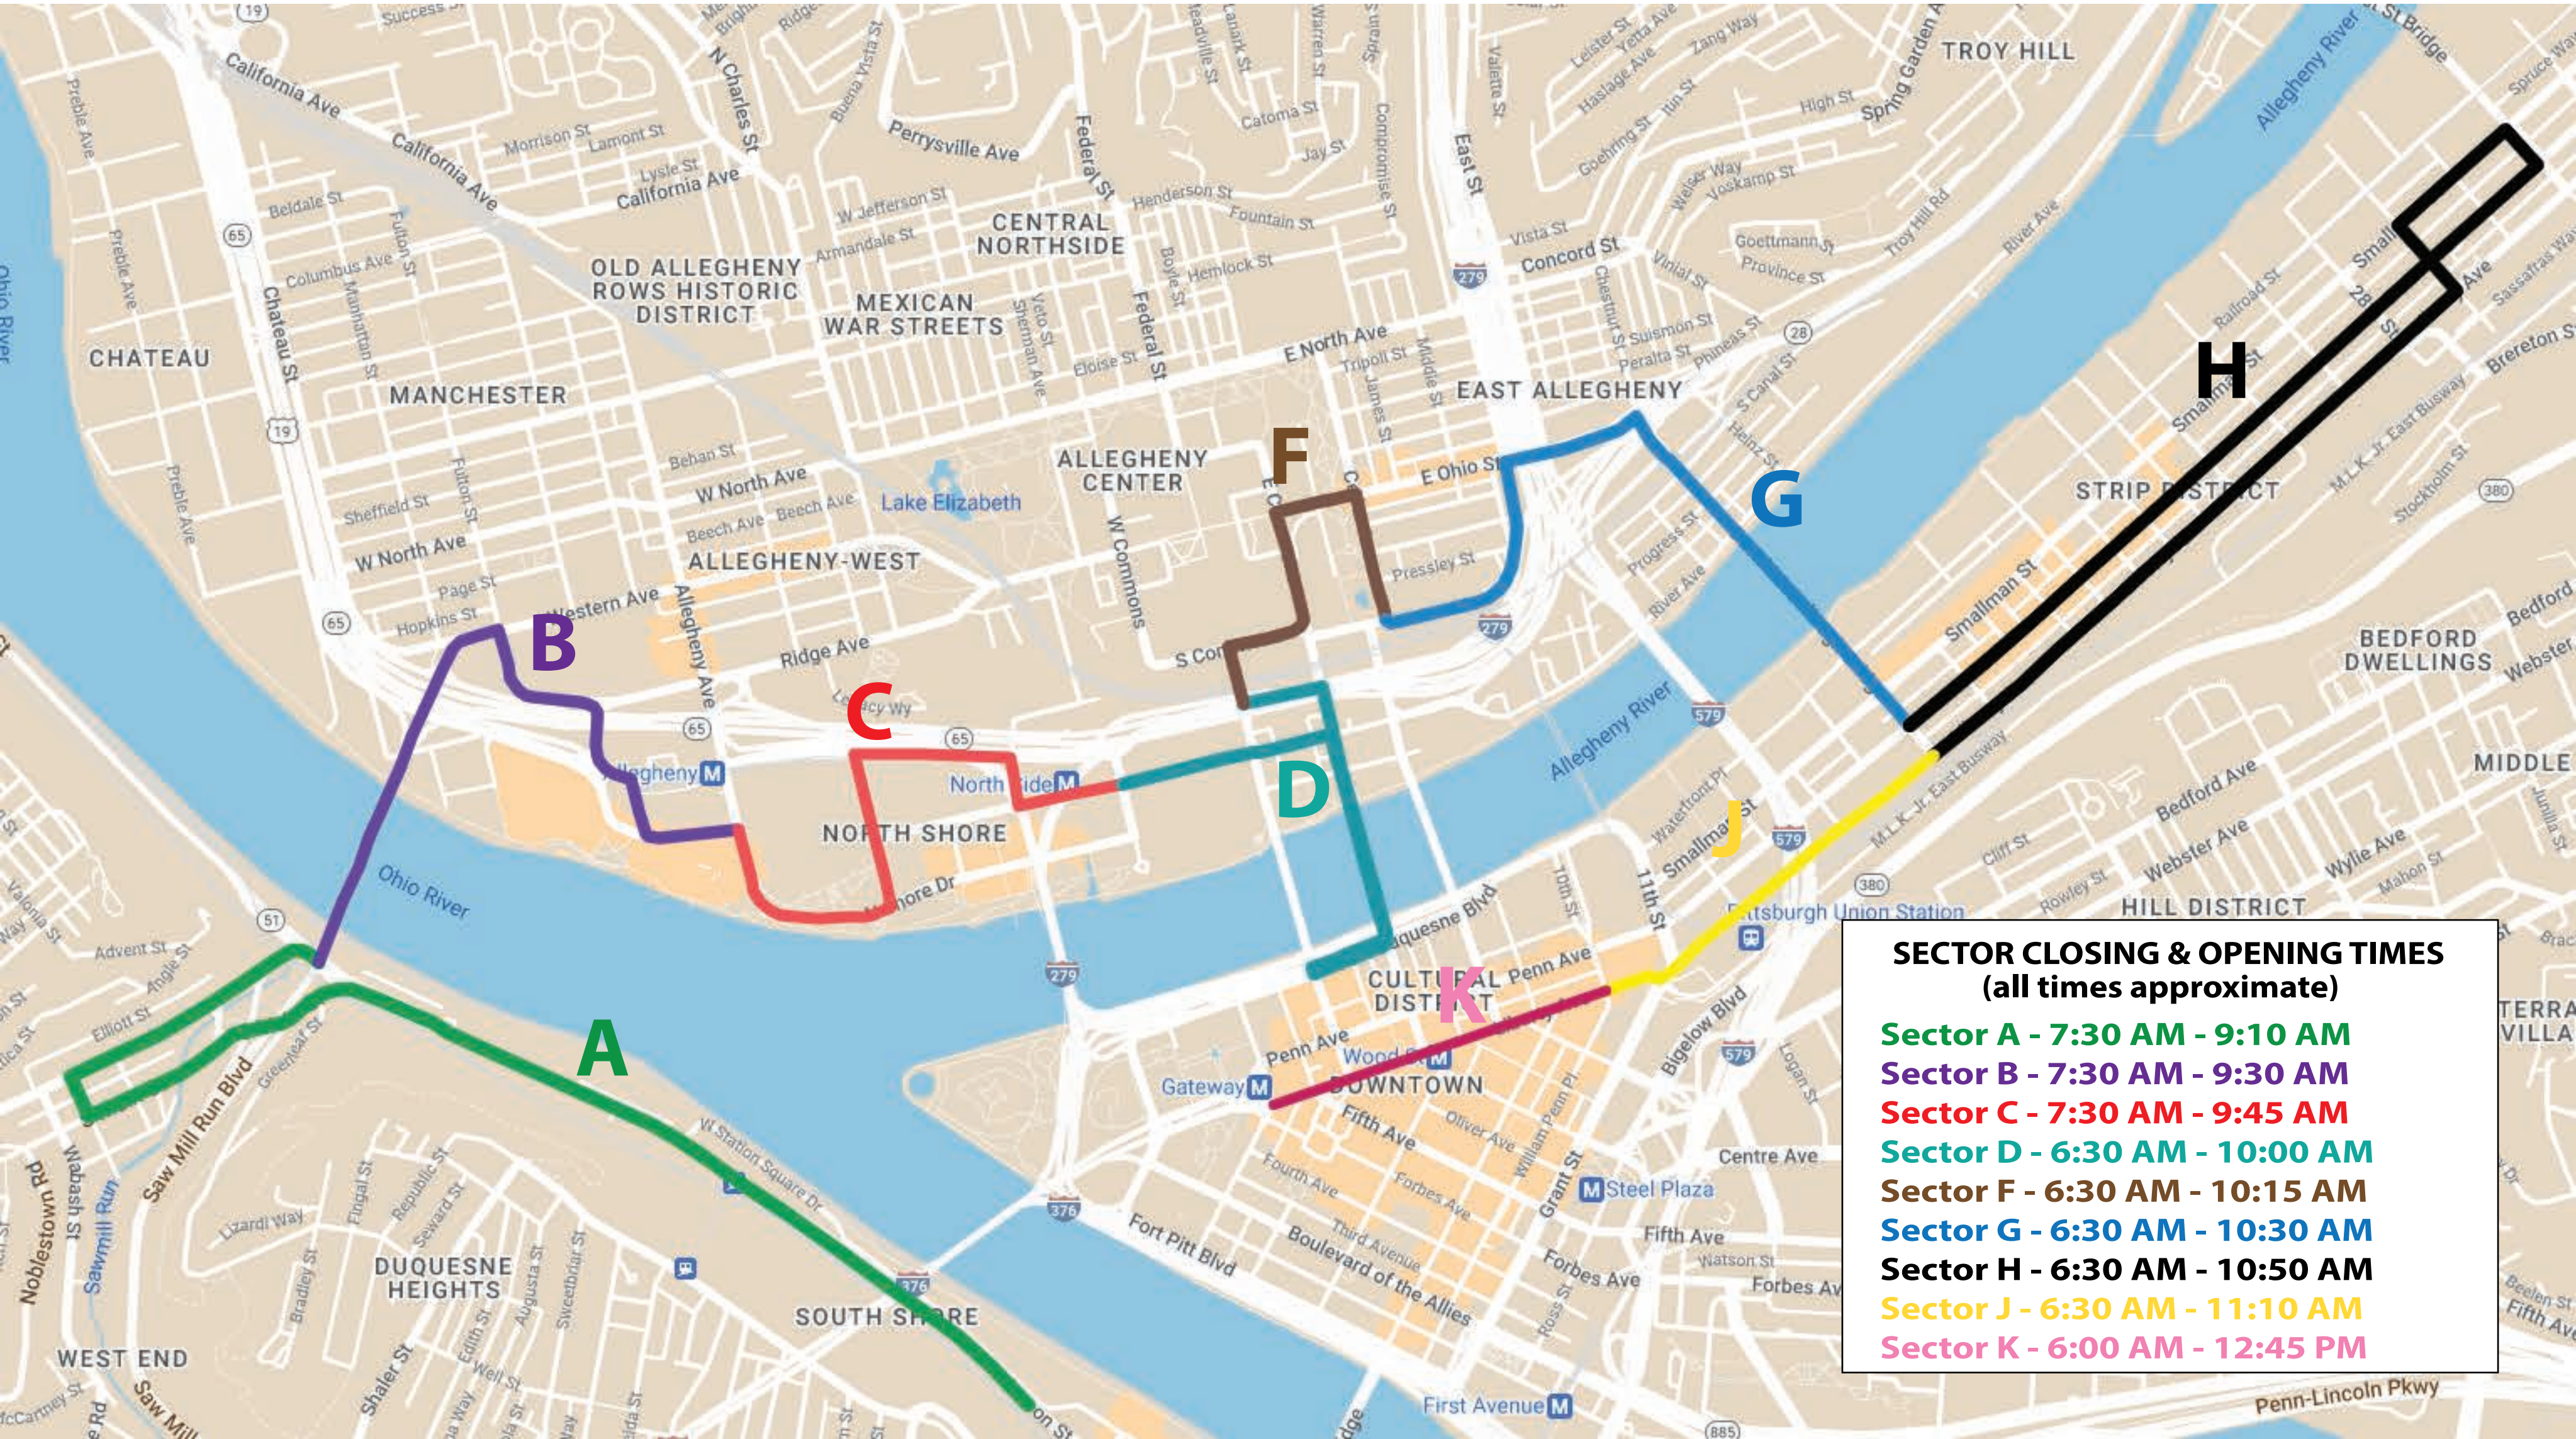

2024 EQT 10 Miler - Sector Closure Map

November 3, 2024

SECTOR CLOSING & OPENING TIMES (all times approximate)	
Sector A	7:30 AM - 9:10 AM
Sector B	7:30 AM - 9:30 AM
Sector C	7:30 AM - 9:45 AM
Sector D	6:30 AM - 10:00 AM
Sector F	6:30 AM - 10:15 AM
Sector G	6:30 AM - 10:30 AM
Sector H	6:30 AM - 10:50 AM
Sector J	6:30 AM - 11:10 AM
Sector K	6:00 AM - 12:45 PM