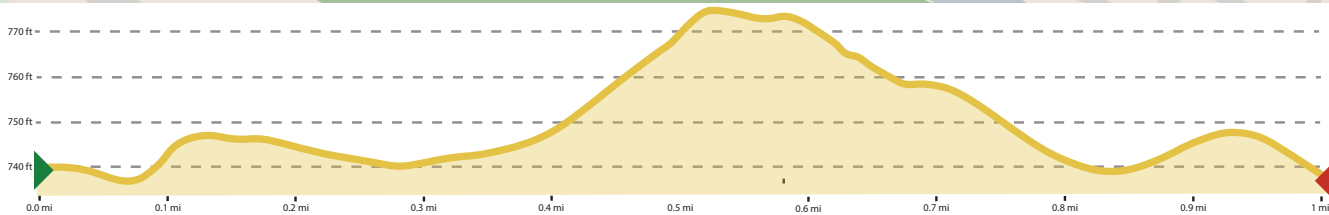

PITTSBURGH PARADE DAY DASH

MARCH 15th, 2025

1-MILE FAMILY FUN RUN

START TIME- 8:00 AM

- START LINE
- FINISH LINE
- 1-MILE COURSE

POWERED BY