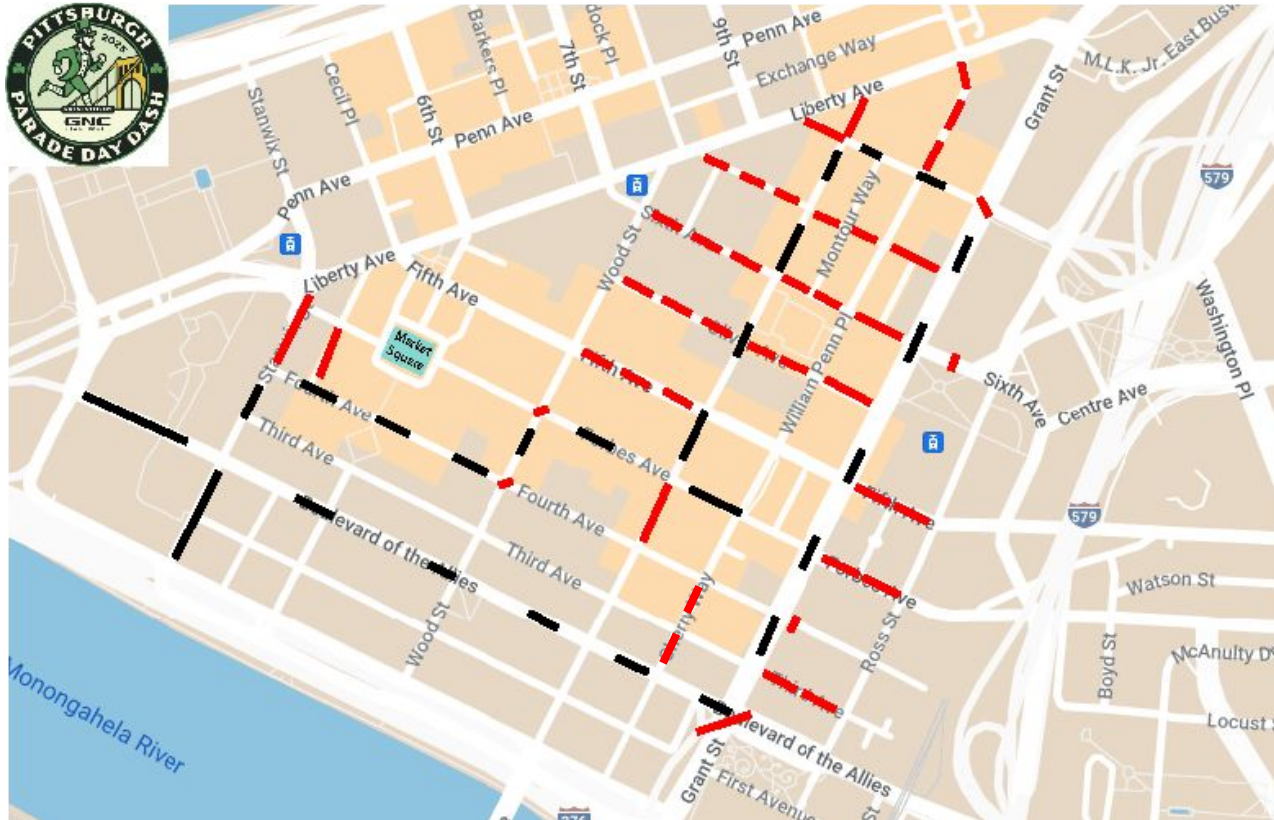

2025 Parade Day Dash

Road Closure Maps

March 15, 2025

Parade Day Dash Road Closures

Time: 7:00 AM - 10:00 AM

KEY

Road Closure

Course