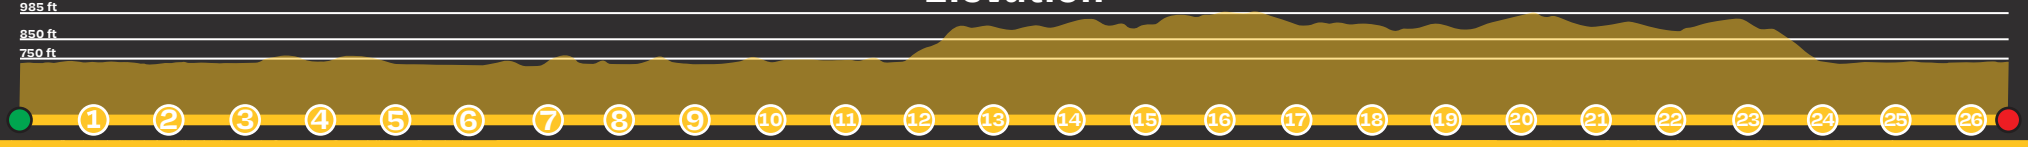

Elevation

DICK'S SPORTING GOODS PITTSBURGH MARATHON

May 4th, 2025 - 7:00 AM

- Start
- Finish
- Mile Marker

- Fluid Station
- Aid Station
- Relay Exchange